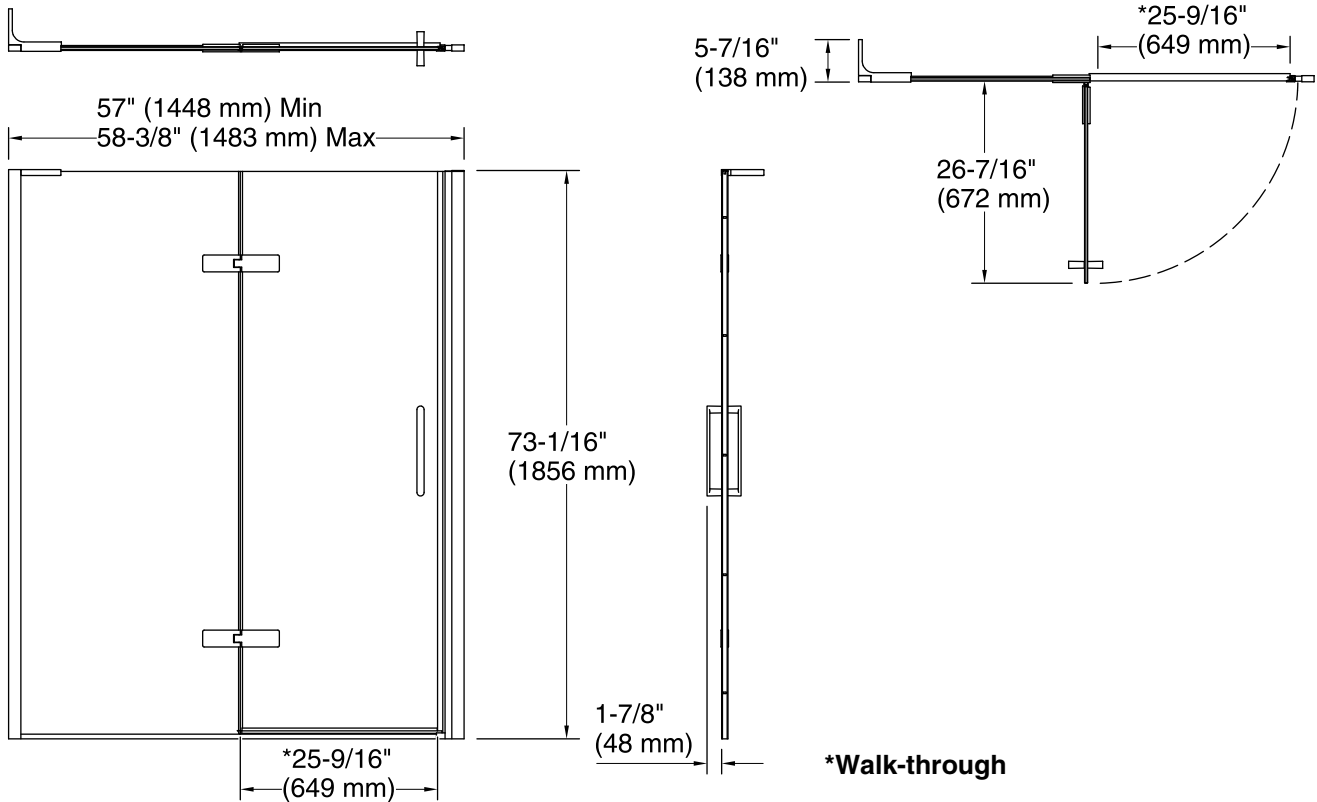

Features

- Frameless design emphasizes glass and creates a sleek, minimalist look.
- Full-length magnetic seal keeps door firmly closed, providing excellent water containment.
- Innovative "L" bracket secures the fixed panel in place and gives it a sturdy feel while also being unobtrusive to the showering space.
- Continuous 7/8" high aluminum bottom threshold.
- Back-to-back 11-1/2" (292 mm) vertical shower door pulls.
- Coordinates with other products in the Composed® collection.

Installation

- Fits opening widths 57"-58-3/8" (1447.8-1482.7 mm).
- 1-3/8" (35 mm) width adjustment.
- 3/8" (9.5mm) out-of-plumb adjustability per side allows for simpler installation.
- Door can be installed to open to the left or right to suit your bathroom layout.
- Product ships in two boxes, offering easy handling.
- For residential use only.
- Not for use in hospitality.

Color	Code	Description
	SHP	

Available Glass Options

Code	Description
L	Crystal Clear

Technical Information

All product dimensions are nominal.

Installation type: For shower base installation

Opening Width - Min: 57" (1448 mm)

Opening Width - Max: 58-3/8" (1483 mm)

Walk-through - Min: 25-9/16" (649 mm)

Walk-through - Max: 25-9/16" (649 mm)

Glass thickness: 3/8" (10 mm)

Glass coating: CleanCoat®

Notes

Install this product according to the installation instructions.