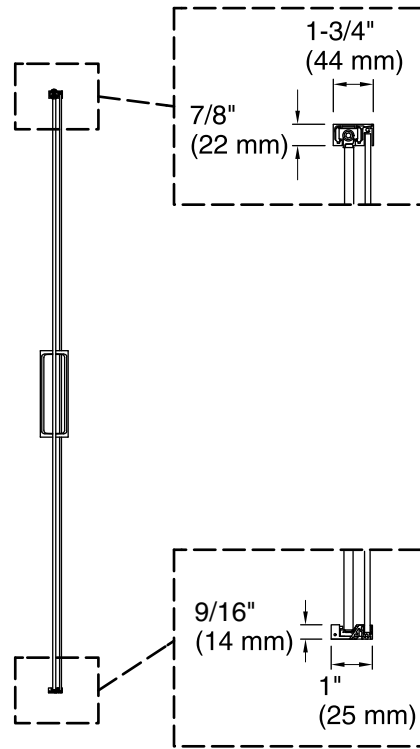

### Installation

- Sliding shower door: from exterior view, the door slides to the right.
- Pre-assembled frame requires no cutting during installation.
- 3/4-inch width adjustability on each wall jamb (offering 1 - 1/2 inch total adjustability).
- Filler sections (1296808) can be used to extend the width of an enclosure door by 3/8 inch.

## Technical Information

All product dimensions are nominal.

Installation type: For shower base installation

Opening Width - Min: 57-1/2" (1460 mm)

Opening Width - Max: 59-1/16" (1500 mm)

Walk-through - Min: 22-1/4" (565 mm)

Walk-through - Max: 22-1/4" (565 mm)

Glass thickness: 5/16" (8 mm)

Glass coating: CleanCoat®

## Notes

Install this product according to the installation guide.

The vertical opening should be a minimum of 80" (2032 mm) to allow for installation clearance.