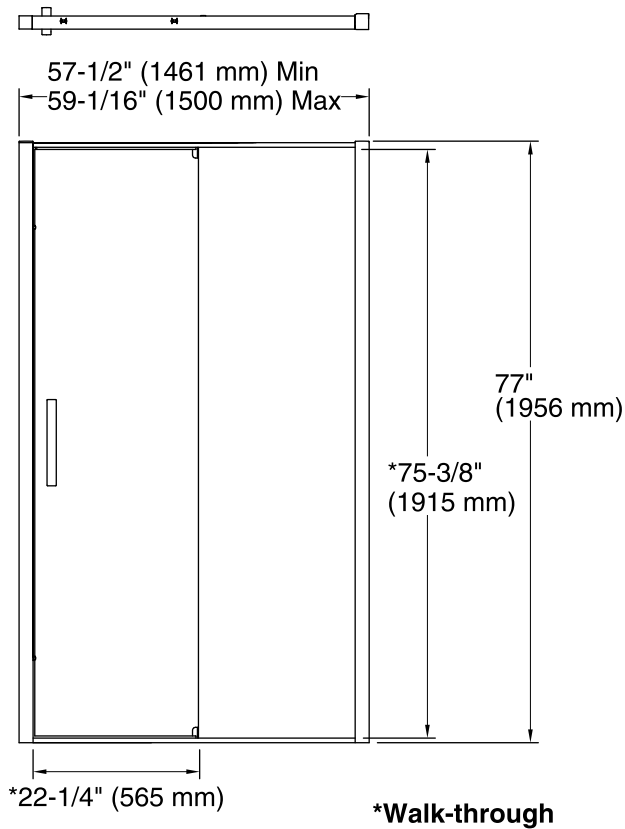

### Installation

- Sliding shower door: from exterior view, the door slides to the right.
- Pre-assembled frame requires no cutting during installation.
- 3/4-inch width adjustability on each wall jamb (offering 1 - 1/2 inch total adjustability).
- Filler sections (1296808) can be used to extend the width of an enclosure door by 3/8 inch.

## Technical Information

All product dimensions are nominal.

Installation type: For shower base installation

Opening Width - Min: 57-1/2" (1460 mm)

Opening Width - Max: 59-1/16" (1500 mm)

Walk-through - Min: 22-1/4" (565 mm)

Walk-through - Max: 22-1/4" (565 mm)

Glass thickness: 5/16" (8 mm)

Glass coating: CleanCoat®

## Notes

Install this product according to the installation guide.

The vertical opening should be a minimum of 80" (2032 mm) to allow for installation clearance.