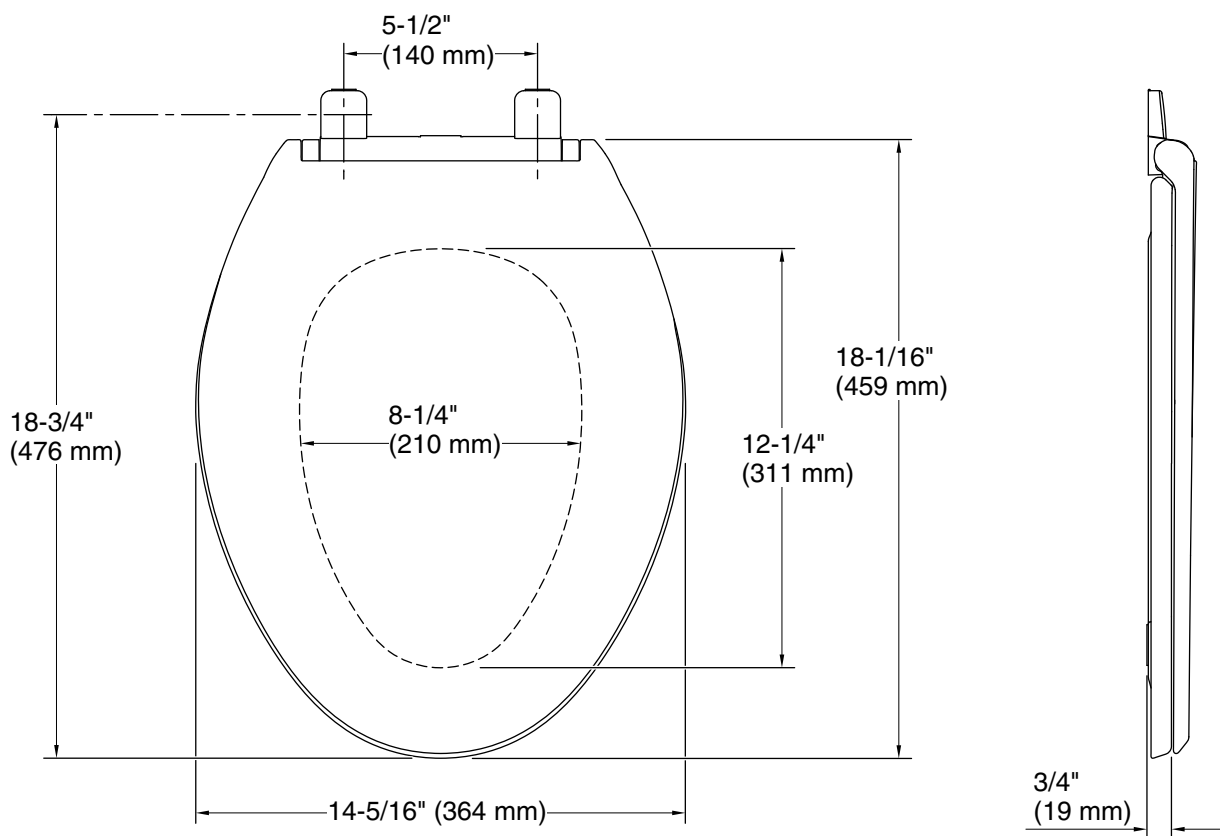

**Available Colors/Finishes**

*Color tiles intended for reference only.*

**Color Code Description**

	0	White
---	---	-------

**Technical Information**

All product dimensions are nominal.

- Seat shape type: Elongated
- Seat front type: Closed-front
- Seat-mounting holes: 5-1/2" (140 mm)