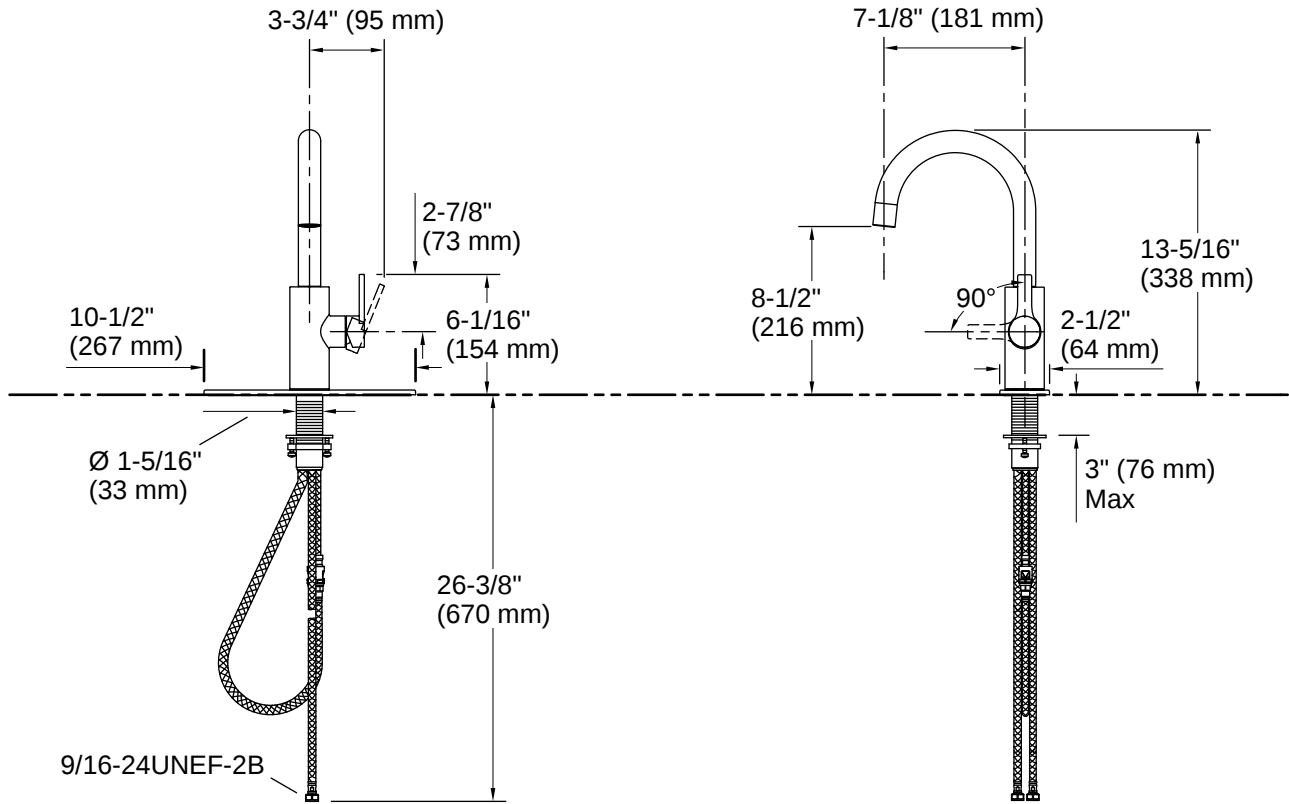

Elate® | K-34908

Single-handle bar sink faucet

Features

- Single lever handle makes adjusting water temperature easy with one hand
- Temperature memory allows faucet to be turned on and off at the temperature set during prior usage
- 1.5 gpm (5.7 lpm) maximum flow rate at 60 psi (4.14 bar)
- KOHLER® ceramic disc valves exceed industry longevity standards for a lifetime of durable performance

ADA CSA B651

ASME A112.18.1/CSA B125.1
NSF/ANSI/CAN 372
NSF/ANSI/CAN 61
DOE - Energy Policy Act 1992
California Energy Commission (CEC)
ADA
ICC/ANSI A117.1
CSA B651

Technical Information

All product dimensions are nominal.

Handle

Handle Style/ Type: Lever

Flow Rate

Faucet Flow Rate: 1.5 gpm (5.7 l/min)

Material

- Premium metal construction for durability and reliability
 - KOHLER finishes resist corrosion and tarnishing
-

Warranty

See website for detailed warranty information.

KOHLER® Faucet Lifetime Limited Warranty

Installation

- Single-hole or three-hole installation (escutcheon plate included)
- Flexible supply lines simplify installation