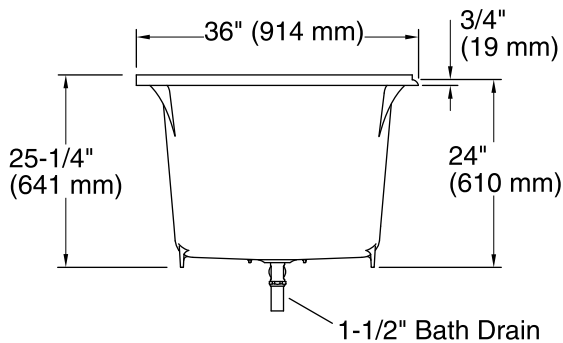

No change in measurements if connected with drain illustrated. (K-7147-AF)

Technical Information

All product dimensions are nominal.

Installation:	Three-wall alcove
Drain location:	Right
Basin area, bottom:	45" x 25" (1143 mm x 635 mm)
Basin area, top:	58" x 29" (1473 mm x 737 mm)
Weight:	440 lbs (199.6 kg)
Minimum floor load:	81 lbs/ft ² (395.5 kg/m ²)
Water depth:	19-1/2" (495 mm)
Water capacity:	105 gal (397.5 L)
Minimum flat for door:	1-13/16" (46 mm)