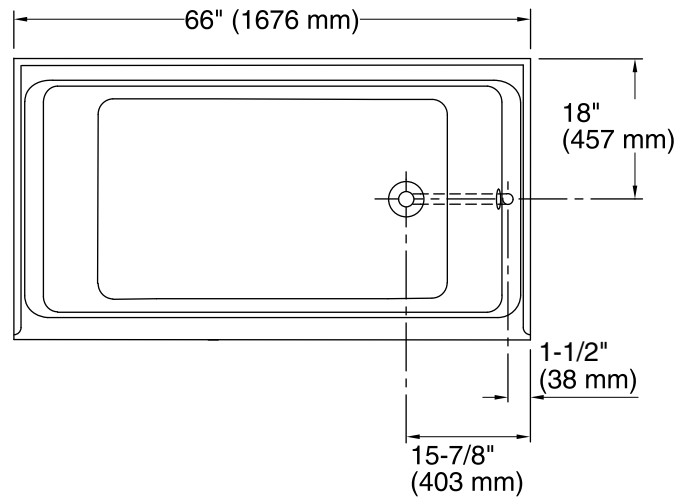

Features

- Spacious design accommodates up to two bathers.
- Integral flange helps prevent water from seeping behind wall and simplifies alcove installation.
- Safeguard slip-resistant surface on bath floor.
- Right-hand drain.

No change in measurements if connected with drain illustrated. (K-7147-AF)

Technical Information

All product dimensions are nominal.

Installation:	Three-wall alcove
Drain location:	Right
Basin area, bottom:	45" x 25" (1143 mm x 635 mm)
Basin area, top:	58" x 29" (1473 mm x 737 mm)
Weight:	440 lbs (199.6 kg)
Minimum floor load:	81 lbs/ft ² (395.5 kg/m ²)
Water depth:	19-1/2" (495 mm)
Water capacity:	105 gal (397.5 L)
Minimum flat for door:	1-13/16" (46 mm)

Notes

Measure your actual product for rough-in details.

Install this product according to the installation instructions.

The hot water supply should be 70% of the capacity of the bath or greater. Installations will vary.