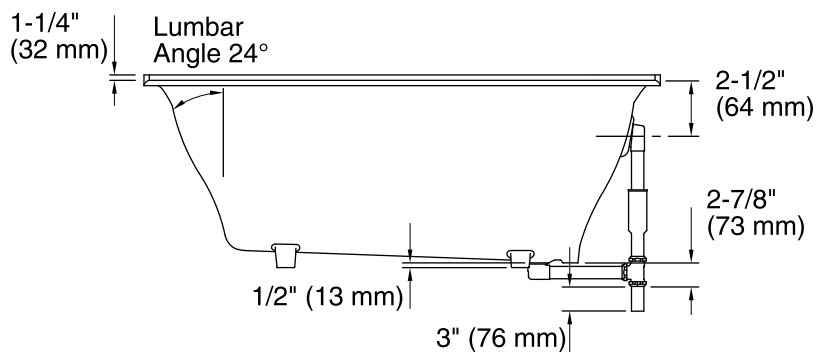

No change in measurements if connected with drain illustrated. (K-7147-AF)

Technical Information

All product dimensions are nominal.

Installation:	Three-wall alcove
Drain location:	Right
Basin area, bottom:	45" x 25" (1143 mm x 635 mm)
Basin area, top:	58" x 29" (1473 mm x 737 mm)
Weight:	440 lbs (199.6 kg)
Minimum floor load:	81 lbs/ft ² (395.5 kg/m ²)
Water depth:	19-1/2" (495 mm)
Water capacity:	105 gal (397.5 L)
Minimum flat for door:	1-13/16" (46 mm)