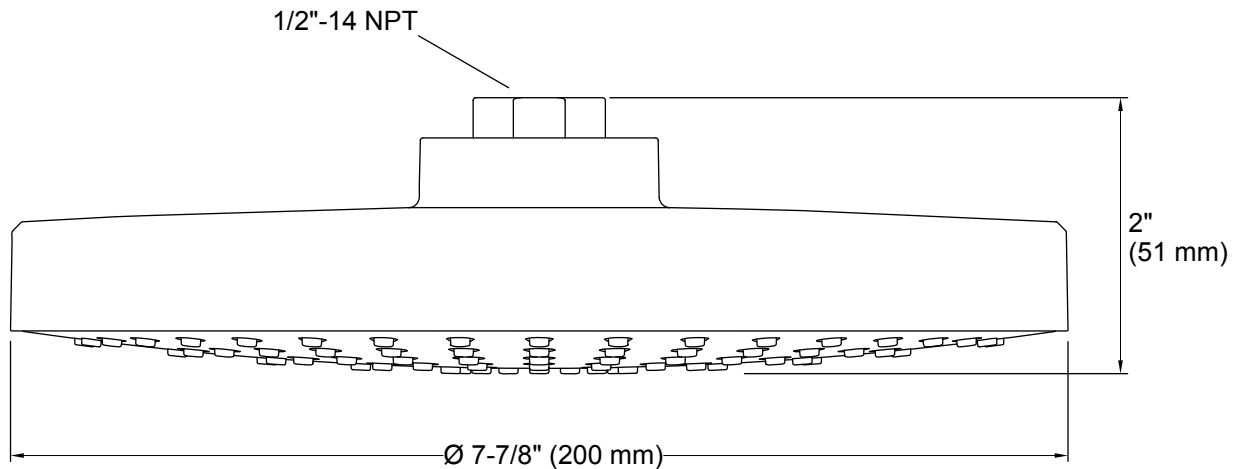

Features

- Spray performance delivers a "drenching" rain experience.
- Angled nozzles provide a full coverage spray.
- Adjustable swivel ball joint allows for precise spray adjustment.
- MasterClean™ sprayface resists hard water buildup and is easy to clean.
- Complements the Awaken® line.
- 2.0 gpm (7.6 lpm) flow rate.

Material

- KOHLER finishes resist corrosion and tarnishing.

Installation

- Installs as a ceiling or wall mount application.
- 1/2" NPT connection.
- Shower arm and flange sold separately.

Codes/Standards

ASME A112.18.1/CSA B125.1
DOE - Energy Policy Act 1992
EPA WaterSense®
California Energy Commission (CEC)

Technical Information

All product dimensions are nominal.

Showerhead/Body Spray:

Rated maximum flow: 2 gal/min (7.6 l/min)

Pressure: 45 psi (3.1 bar)

Notes

Install this product according to the installation instructions.