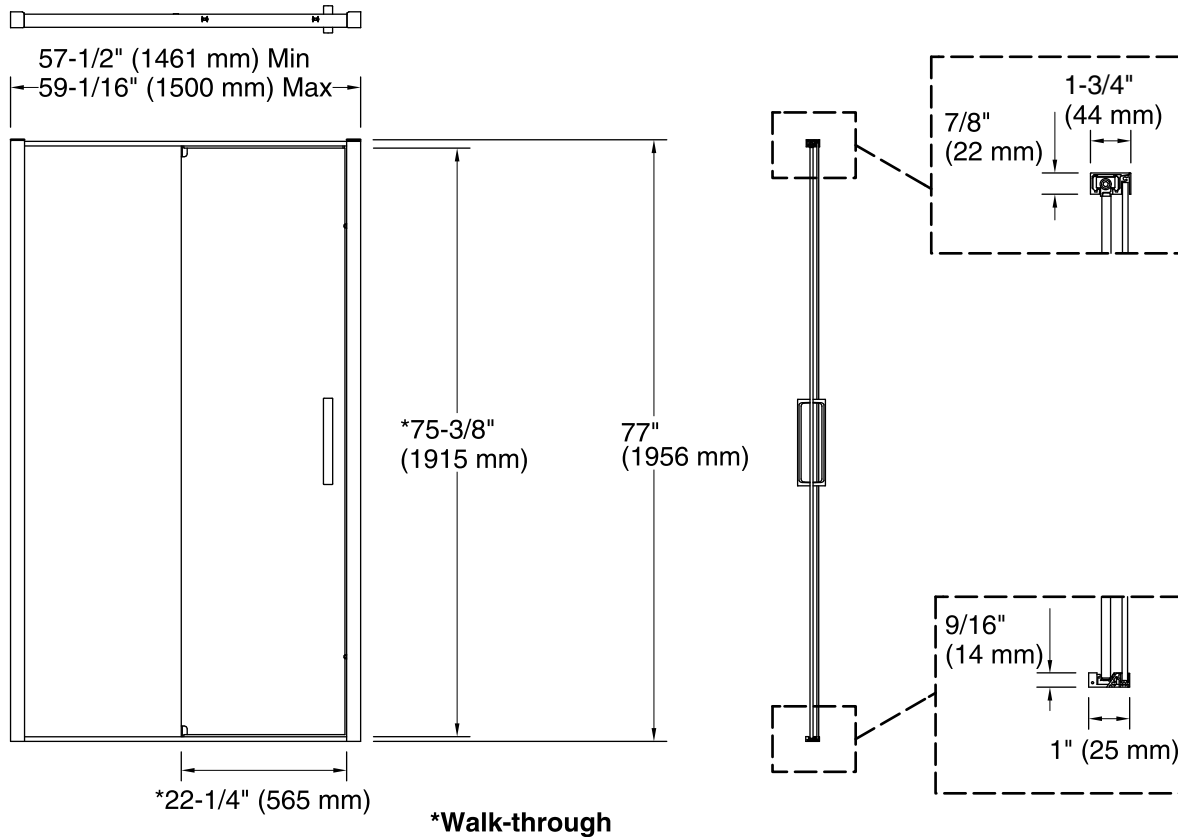

### Installation

- Sliding shower door: from exterior view, the door slides to the left.
- Pre-assembled frame requires no cutting during installation.
- 3/4-inch width adjustability on each wall jamb (offering 1 - 1/2 inch total adjustability).
- Filler sections (1296808) can be used to extend the width of an enclosure door by 3/8 inch.

## Technical Information

All product dimensions are nominal.

Installation type: For shower base installation

Opening Width - Min: 57-1/2" (1460 mm)

Opening Width - Max: 59-1/16" (1500 mm)

Walk-through - Min: 22-1/4" (565 mm)

Walk-through - Max: 22-1/4" (565 mm)

Glass thickness: 5/16" (8 mm)

Glass coating: CleanCoat®

## Notes

Install this product according to the installation guide.

The vertical opening should be a minimum of 80" (2032 mm) to allow for installation clearance.