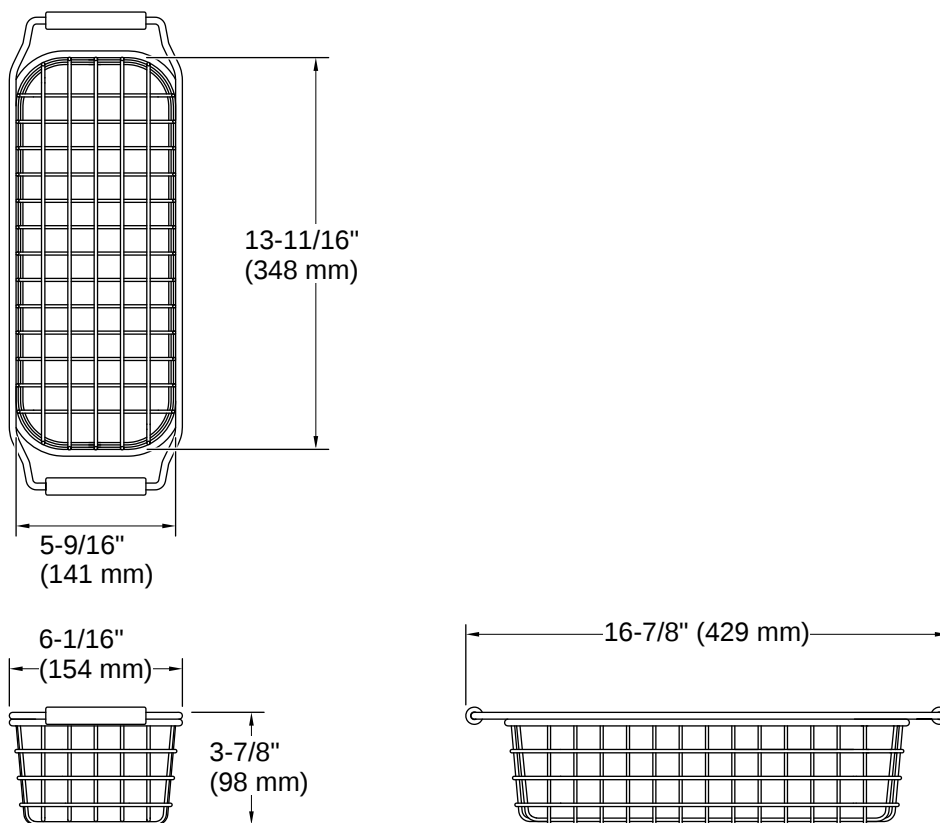

Installation Notes

Install this product according to the installation instructions.