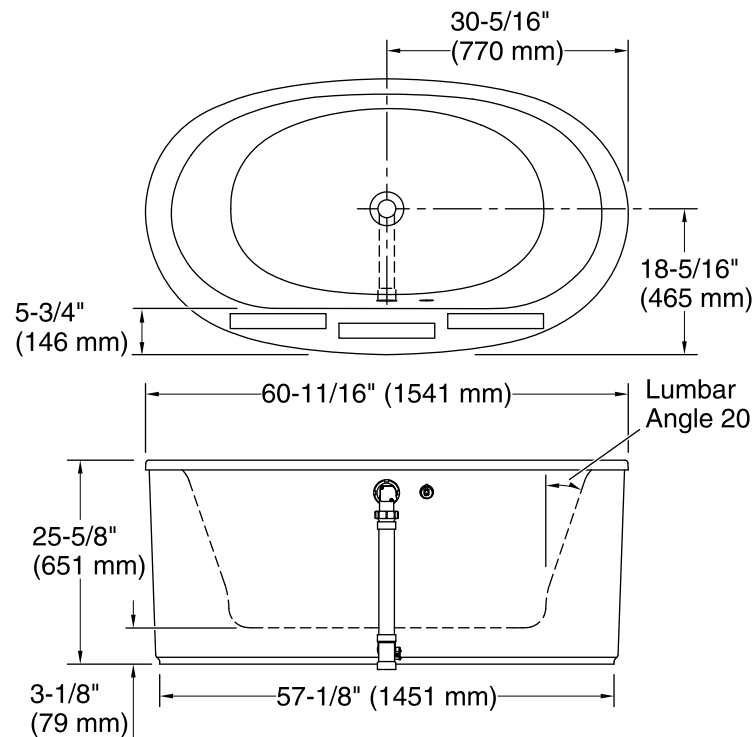

### Available Color/Finishes

*Color tiles intended for reference only.*

Color	Code	Description
-------	------	-------------

	0	White
	96	Biscuit

No change in measurements if connected with drain illustrated. (K-37386)

□ Recommended Faucet Location

**Recommended Faucet Hole Location**

### Technical Information

All product dimensions are nominal.

Installation:	Freestanding
Drain location:	Center
Basin area, bottom:	39-5/8" x 23-5/8" (1006 mm x 599 mm)
Basin area, top:	49-9/16" x 25-1/2" (1259 mm x 648 mm)
Weight:	120 lbs (54.4 kg)
Minimum floor load:	49.8 lbs/ft <sup>2</sup> (243.1 kg/m <sup>2</sup> )
Water depth:	16" (406 mm)
Water capacity:	60 gal (227.1 L)
Template:	Footprint, 1364287, not required, not included