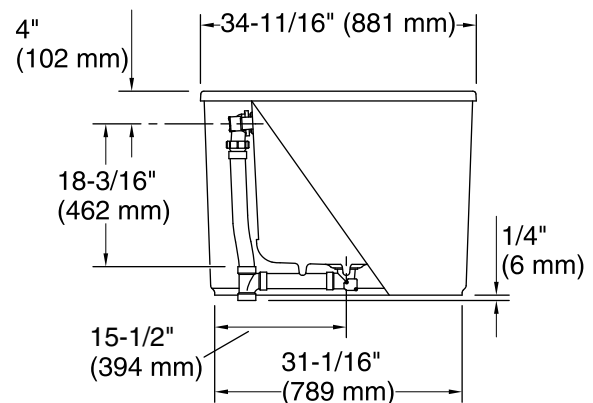

### Available Color/Finishes

*Color tiles intended for reference only.*

Color	Code	Description
-------	------	-------------

	0	White
	96	Biscuit

No change in measurements if connected with drain illustrated. (K-37386)

□ Recommended Faucet Location

**Recommended Faucet Hole Location**

### Technical Information

All product dimensions are nominal.

Installation:	Freestanding
Drain location:	Center
Basin area, bottom:	39-5/8" x 23-5/8" (1006 mm x 599 mm)
Basin area, top:	49-9/16" x 25-1/2" (1259 mm x 648 mm)
Weight:	120 lbs (54.4 kg)
Minimum floor load:	49.8 lbs/ft <sup>2</sup> (243.1 kg/m <sup>2</sup> )
Water depth:	16" (406 mm)
Water capacity:	60 gal (227.1 L)
Template:	Footprint, 1364287, not required, not included