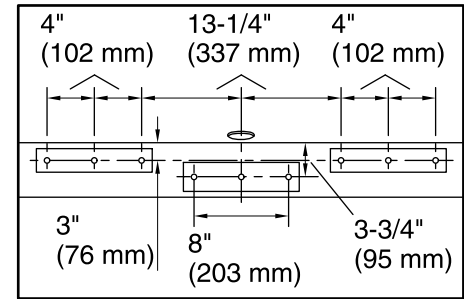

No change in measurements if connected with drain illustrated. (K-37386)

□ Recommended Faucet Location

Recommended Faucet Hole Location