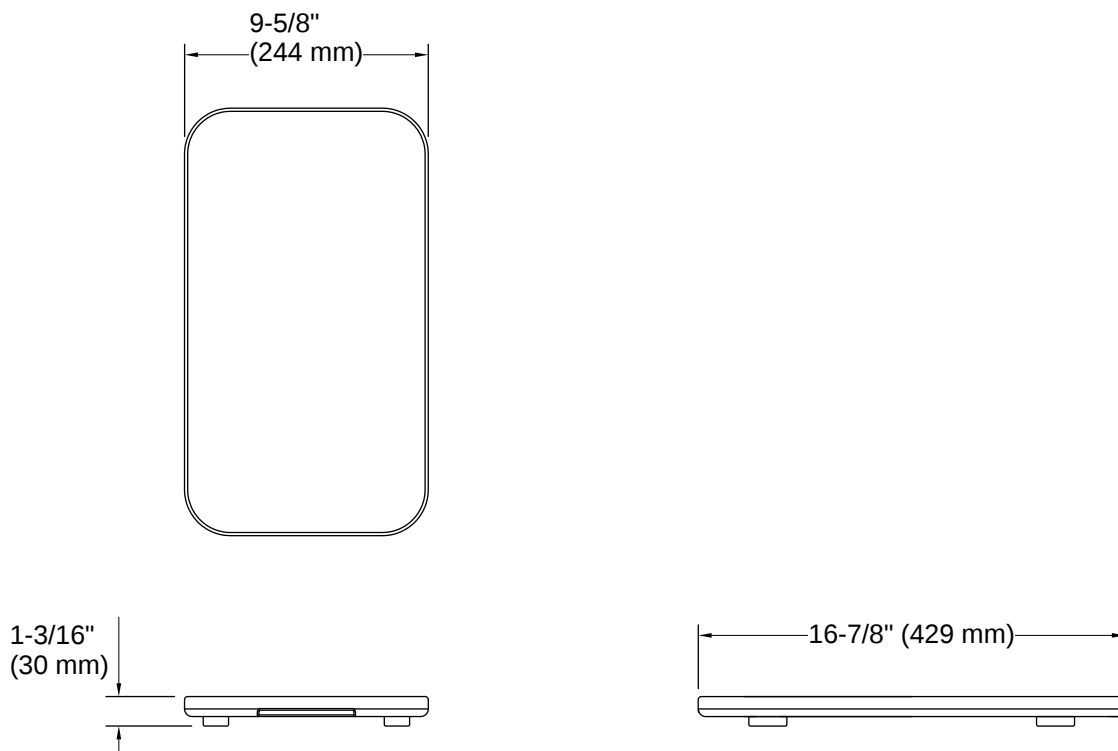

Installation Notes

Install this product according to the installation instructions.