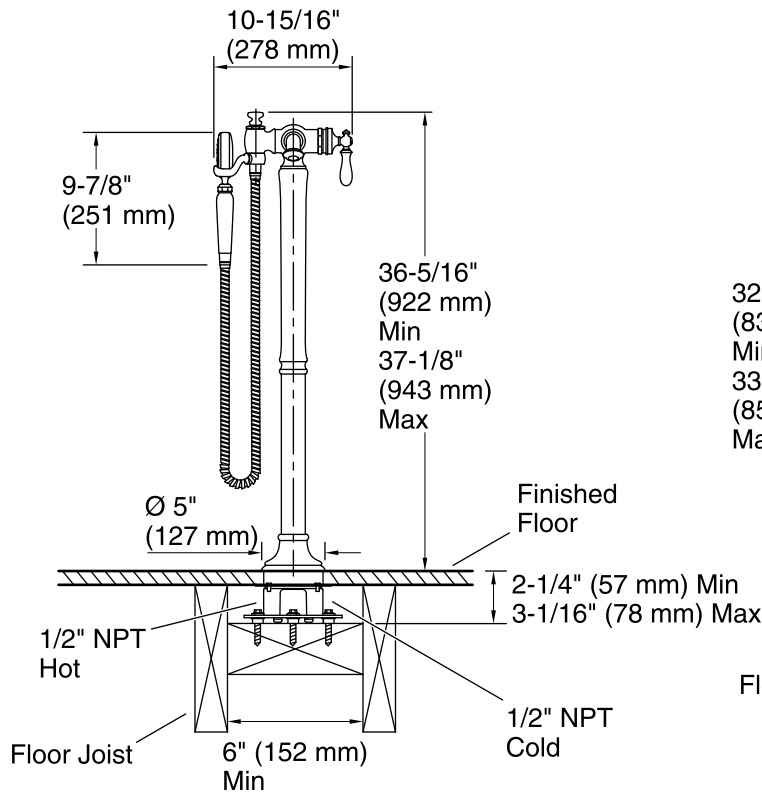

### Features

- Single lever handle allows for both on/off activation and temperature setting.
- KOHLER ceramic disc valves exceed industry longevity standards for a lifetime of durable performance.
- Includes Artifacts® single-function handshower and a 60-inch hose.
- 8 gpm maximum flow rate (30 l/min) @ 45 psi.
- 1.75 gpm (gallons per minute) flow rate for handshower.
- Coordinates with Artifacts® faucets, accessories and showering components to complete your bathroom.
- Requires K-97339 mounting-block.

### Installation

- Floor-mount.
- Compatibility with tub varies by application.

### Technical Information

All product dimensions are nominal.

#### Spout:

Spout reach: 8-7/16" (214 mm)  
 Handle clearance: 3-1/2" (89 mm)