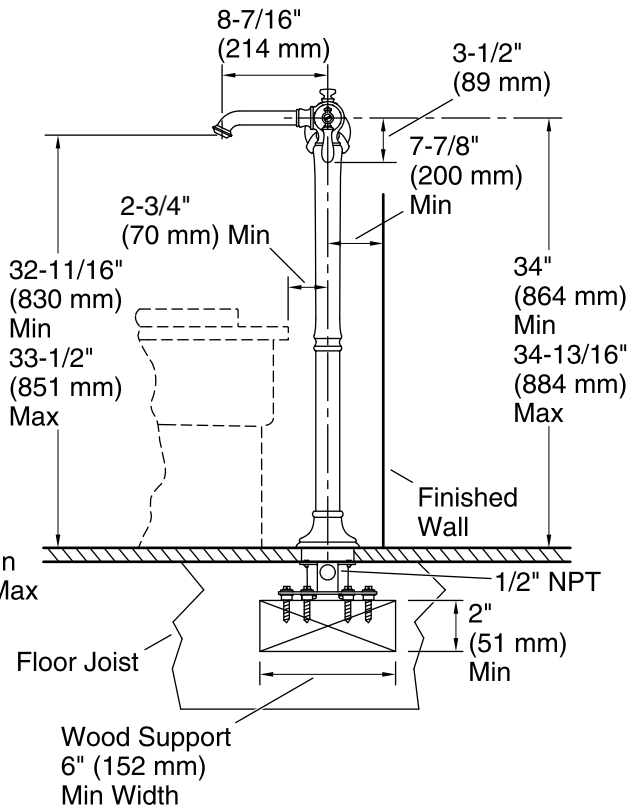

### Features

- Single lever handle allows for both on/off activation and temperature setting.
- KOHLER ceramic disc valves exceed industry longevity standards for a lifetime of durable performance.
- Includes Artifacts® single-function handshower and a 60-inch hose.
- 8 gpm maximum flow rate (30 l/min) @ 45 psi.
- 1.75 gpm (gallons per minute) flow rate for handshower.
- Coordinates with Artifacts® faucets, accessories and showering components to complete your bathroom.
- Requires K-97339 mounting-block.

### Technical Information

All product dimensions are nominal.

#### Spout:

Spout reach: 8-7/16" (214 mm)  
 Handle clearance: 3-1/2" (89 mm)