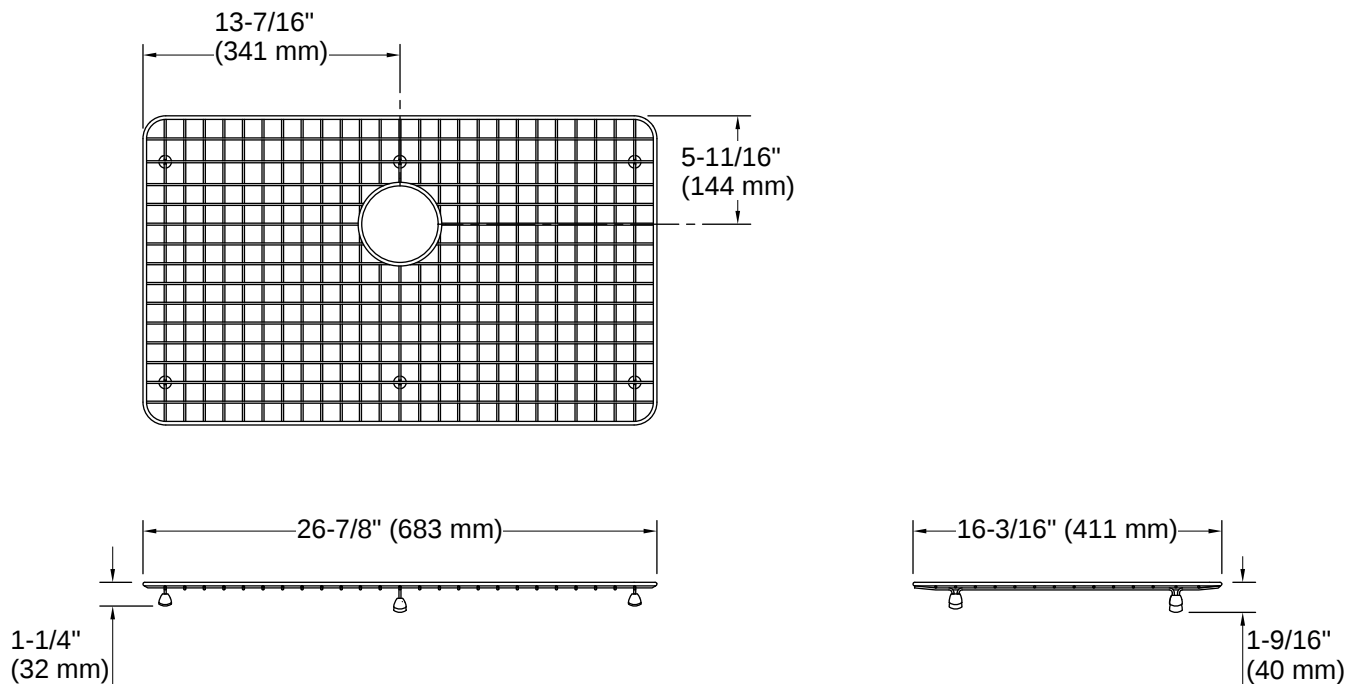

Installation Notes

Install this product according to the installation instructions.