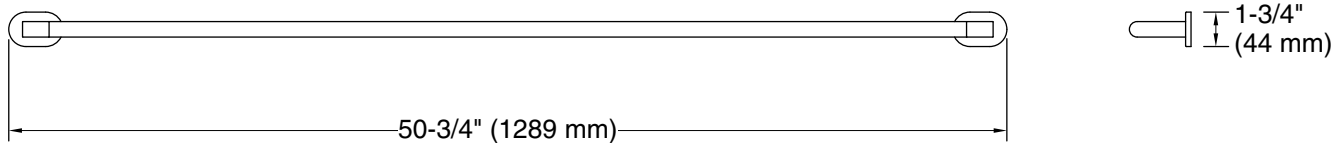

Technical Information

All product dimensions are nominal.

Material: Zinc, Stainless Steel, Plastic

Notes

Install this product according to the installation guide.

ADA, CSA B651 compliant when installed to the specific requirements of these regulations.