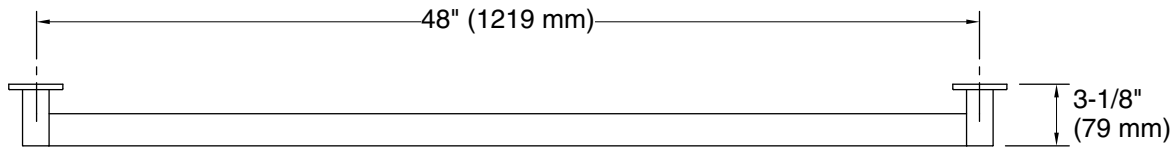

Technical Information

All product dimensions are nominal.

Material: Zinc, Stainless Steel, Plastic

Notes

Install this product according to the installation guide.

ADA, CSA B651 compliant when installed to the specific requirements of these regulations.