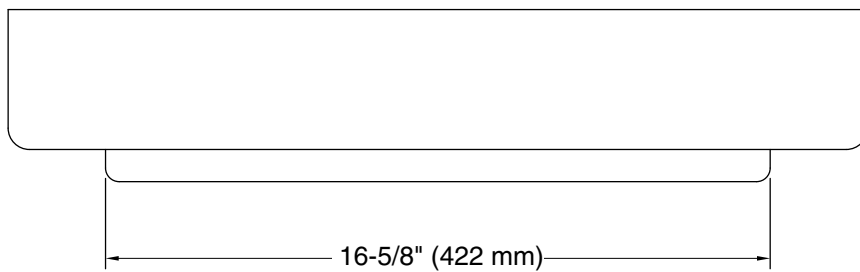

Technical Information

All product dimensions are nominal.

Material: ABS

Notes

Install this product according to the installation guide.