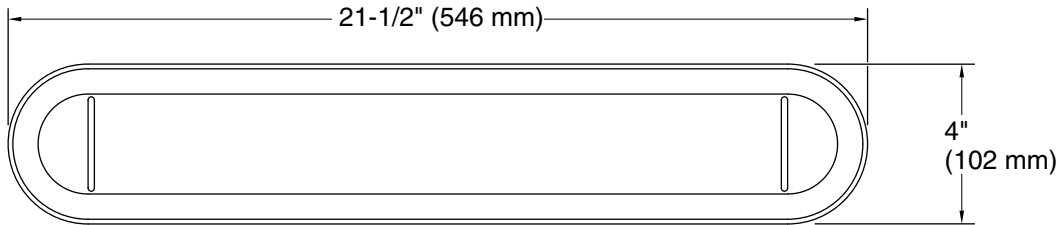

## Features

- Tray with rounded ends and raised edges for easy storage
- Designed for accessibility
- Coordinates with contemporary and transitional-style KOHLER® faucets and showering components

## Installation

- Clips easily to top of grab bar; no mounting hardware required

## Technical Information

All product dimensions are nominal.

Material: ABS