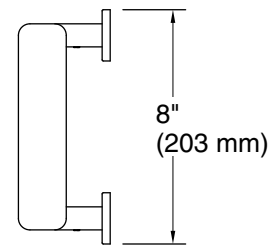

Technical Information

All product dimensions are nominal.

Material: Zinc, Stainless Steel, Plastic

Notes

Install this product according to the installation guide.