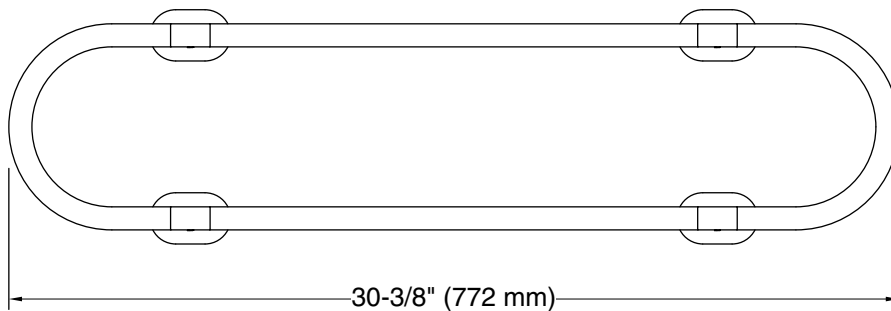

Technical Information

All product dimensions are nominal.

Material: Zinc, Stainless Steel, Plastic

Notes

Install this product according to the installation guide.