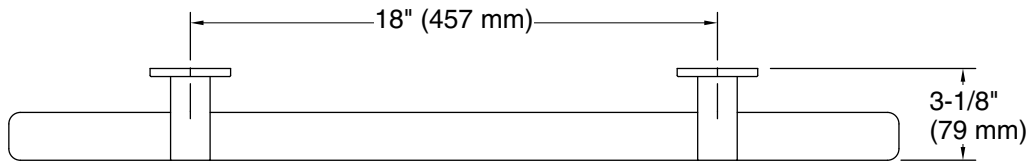

Technical Information

All product dimensions are nominal.

Material: Zinc, Stainless Steel, Plastic

Notes

Install this product according to the installation guide.