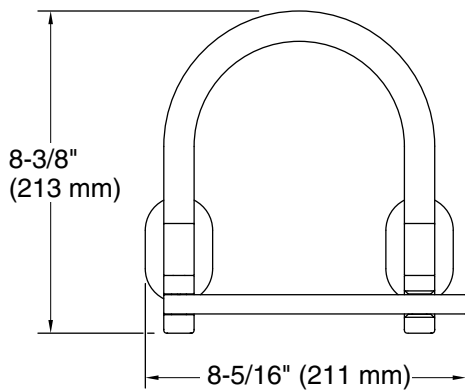

Technical Information

All product dimensions are nominal.

Material: Zinc, Stainless Steel, Plastic

Notes

Install this product according to the installation guide.