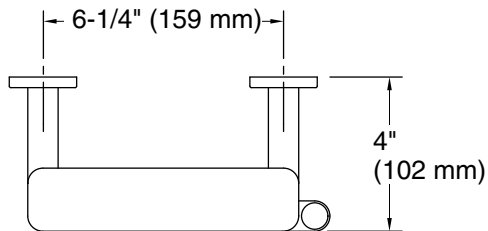

Technical Information

All product dimensions are nominal.

Material: Zinc, Stainless Steel, Plastic

Notes

Install this product according to the installation guide.