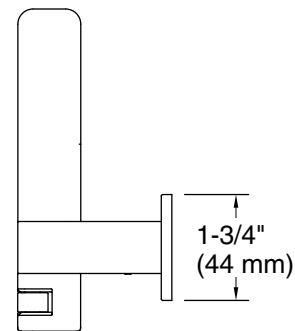

Technical Information

All product dimensions are nominal.

Material: Zinc, Stainless Steel, Plastic

Notes

Install this product according to the installation guide.