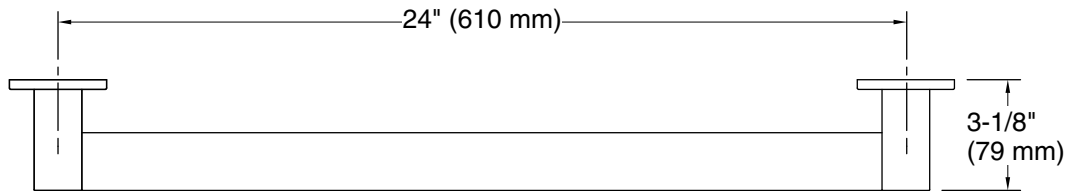

Technical Information

All product dimensions are nominal.

Material: Zinc, Stainless Steel, Plastic

Notes

Install this product according to the installation guide.

ADA, CSA B651 compliant when installed to the specific requirements of these regulations.