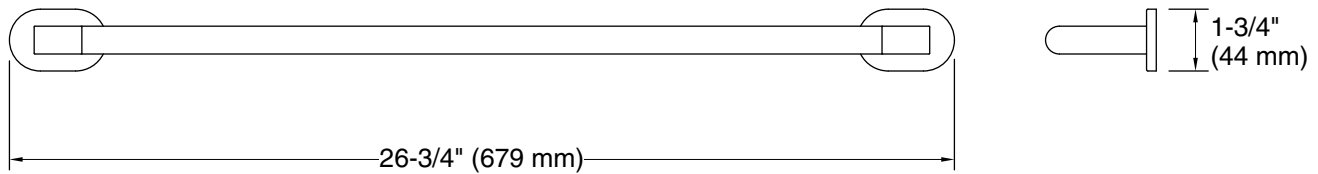

Technical Information

All product dimensions are nominal.

Material: Zinc, Stainless Steel, Plastic

Notes

Install this product according to the installation guide.

ADA, CSA B651 compliant when installed to the specific requirements of these regulations.