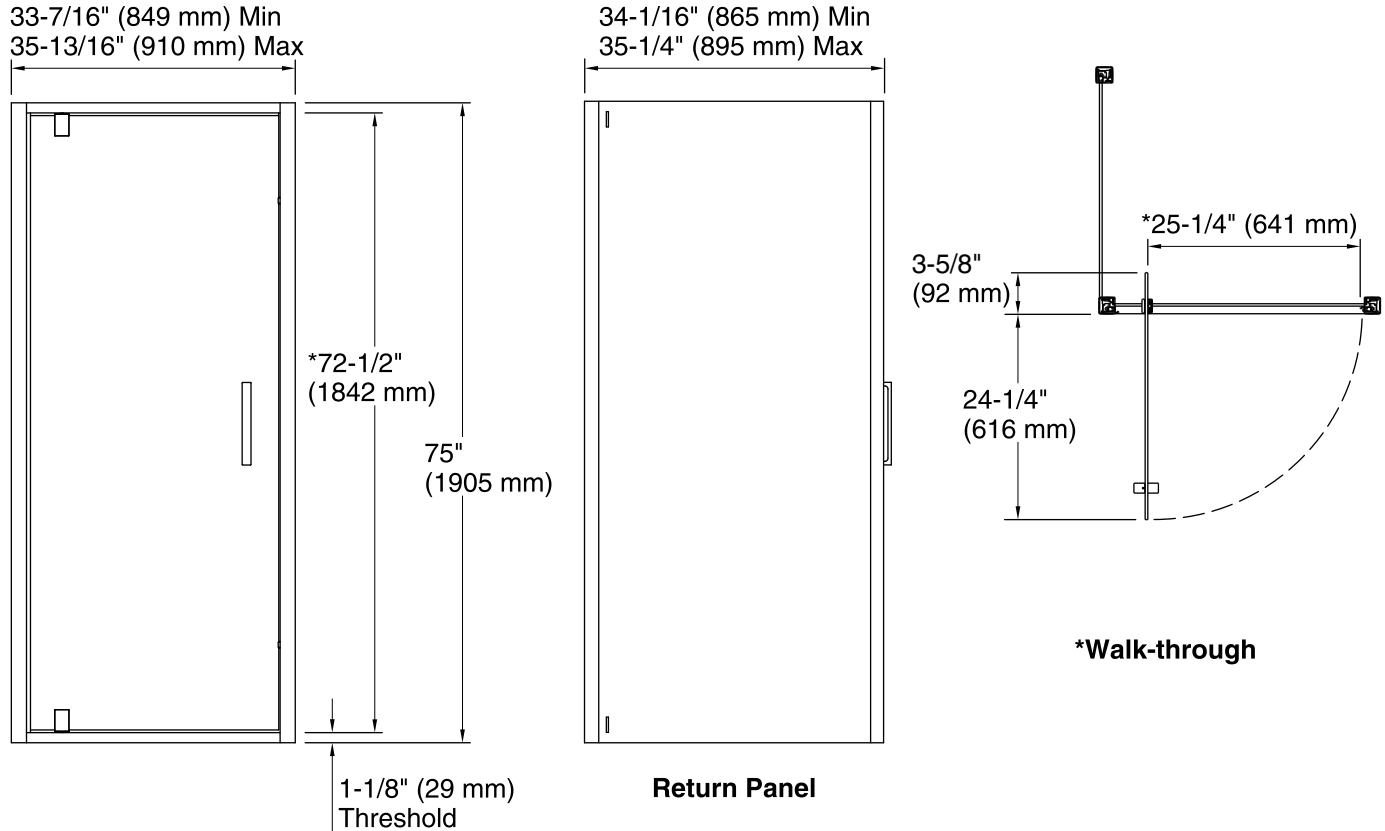

## Technical Information

All product dimensions are nominal.

Installation type: For shower base installation

Opening Width - Min: 33-7/16" (850 mm)

Opening Width - Max: 35-13/16" (910 mm)

Walk-through - Min: 25" (635 mm)