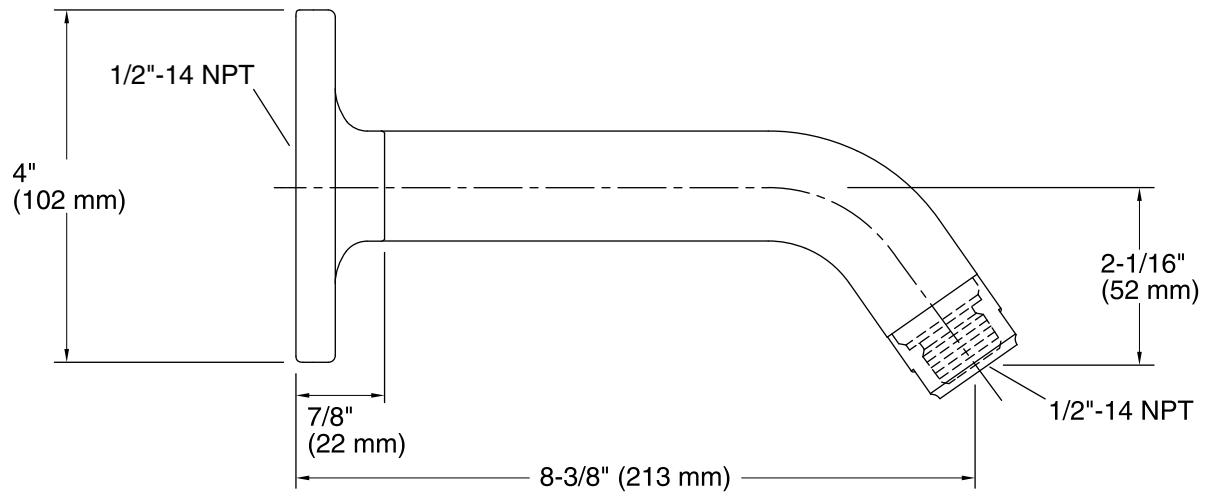

Features

- 1/2" - 14 NPT connection.
- Fluid design lines for ease of cleaning.
- For use with KOHLER showerheads (sold separately).

Material

- Metal construction.

Codes/Standards

ASME A112.18.1/CSA B125.1

Technical Information

All product dimensions are nominal.

Notes

Install this product according to the installation guide.