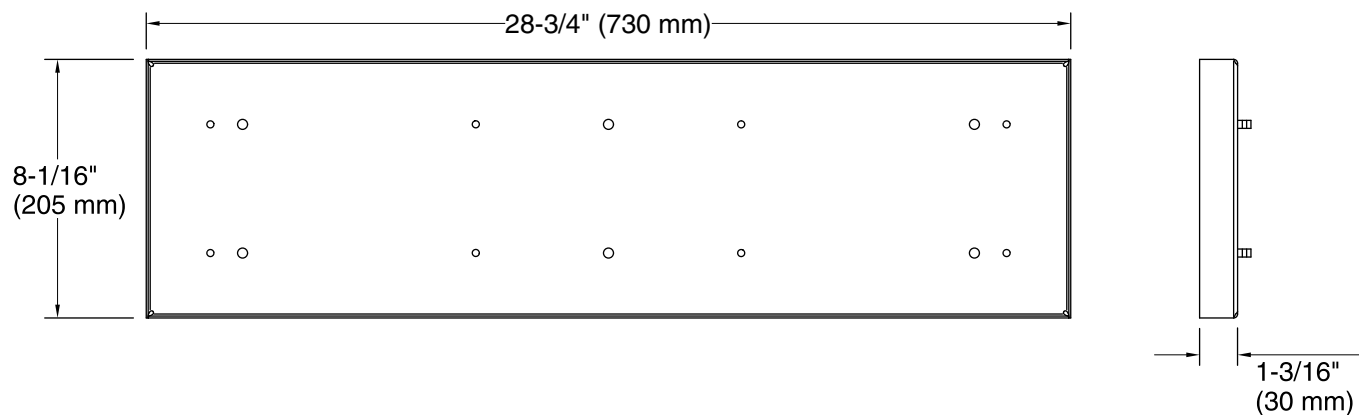

Technical Information

All product dimensions are nominal.

Notes

Install this product according to the installation instructions.