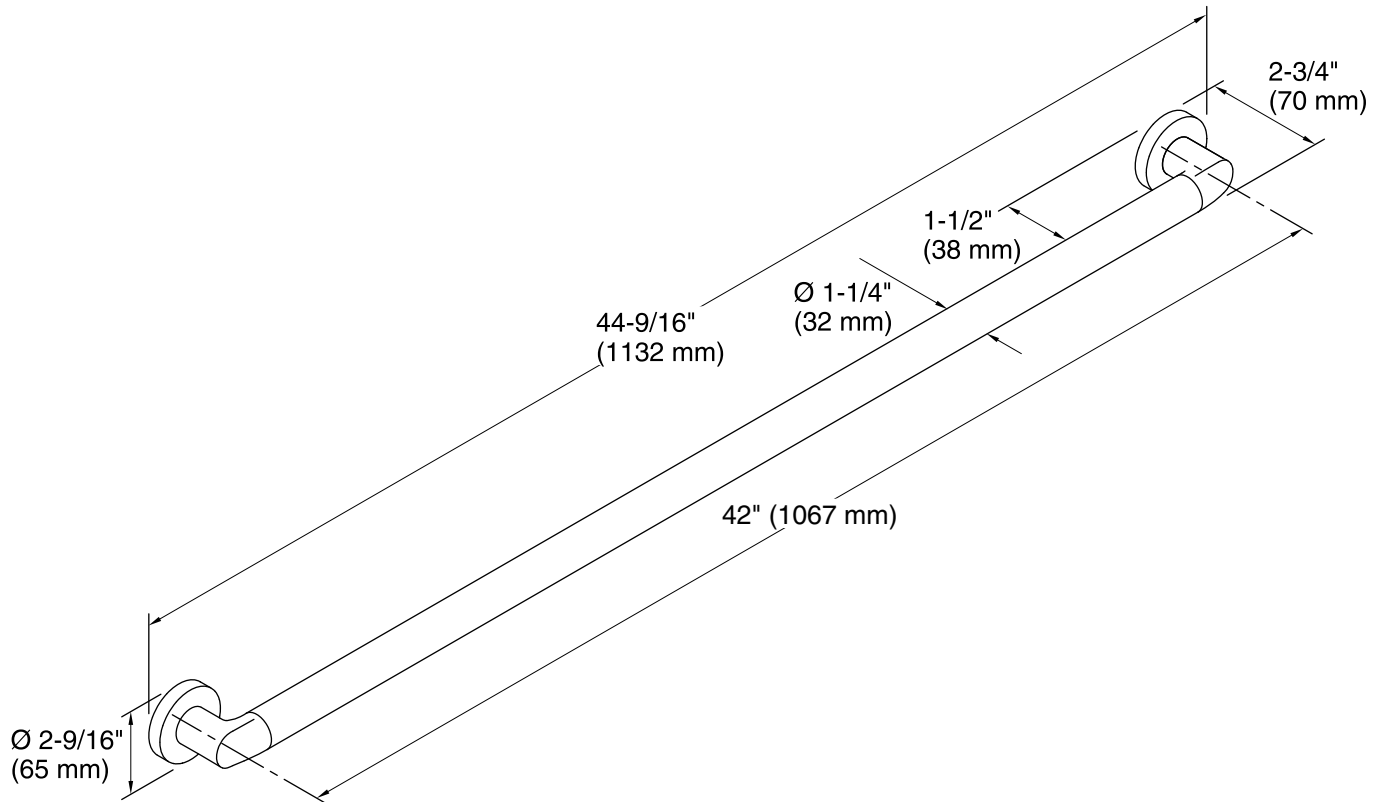

Technical Information

All product dimensions are nominal.

Notes

Install this product according to the installation instructions.

WARNING: Risk of personal injury. The wall plates on the grab bar must be mounted to a brace between the wall studs. This will ensure that the weight of the user is adequately supported.

ADA compliant when installed to the specific requirements of these regulations.