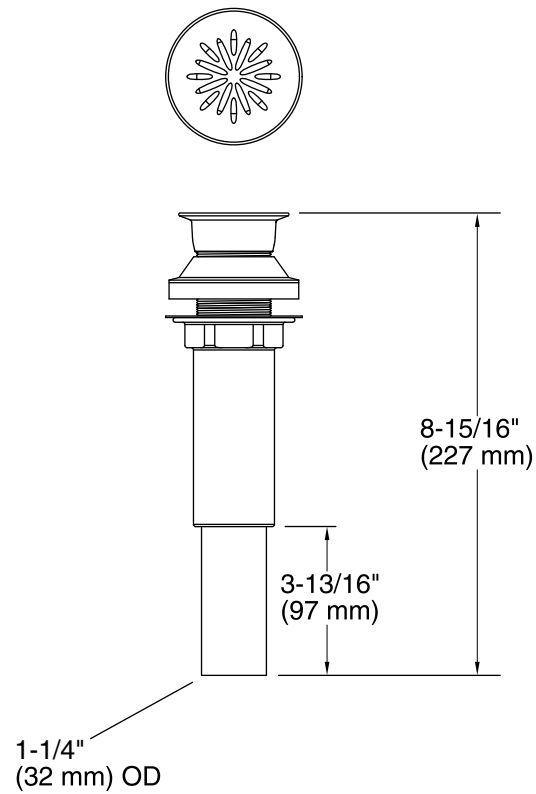

Features

- 1-1/4" connection.
- Without overflow.
- Decorative trim cap designs.
- Flower design.

Material

- Solid brass construction for durability and reliability.

Codes/Standards

ASME A112.18.2/CSA B125.2

Technical Information

All product dimensions are nominal.

Notes

Install this product in accordance with the installation instructions.