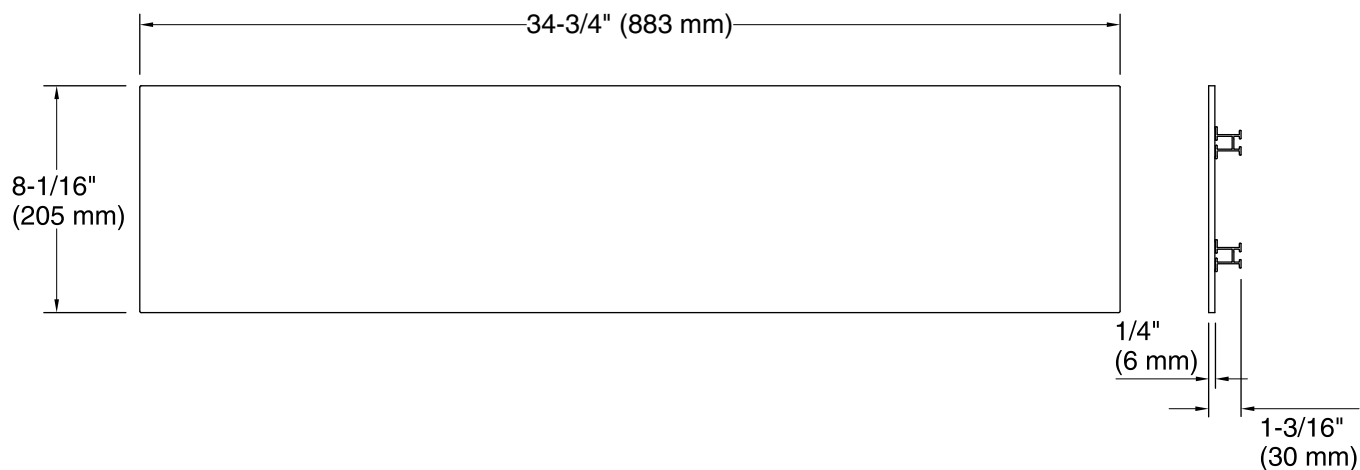

Technical Information

All product dimensions are nominal.

Notes

Install this product according to the installation instructions.