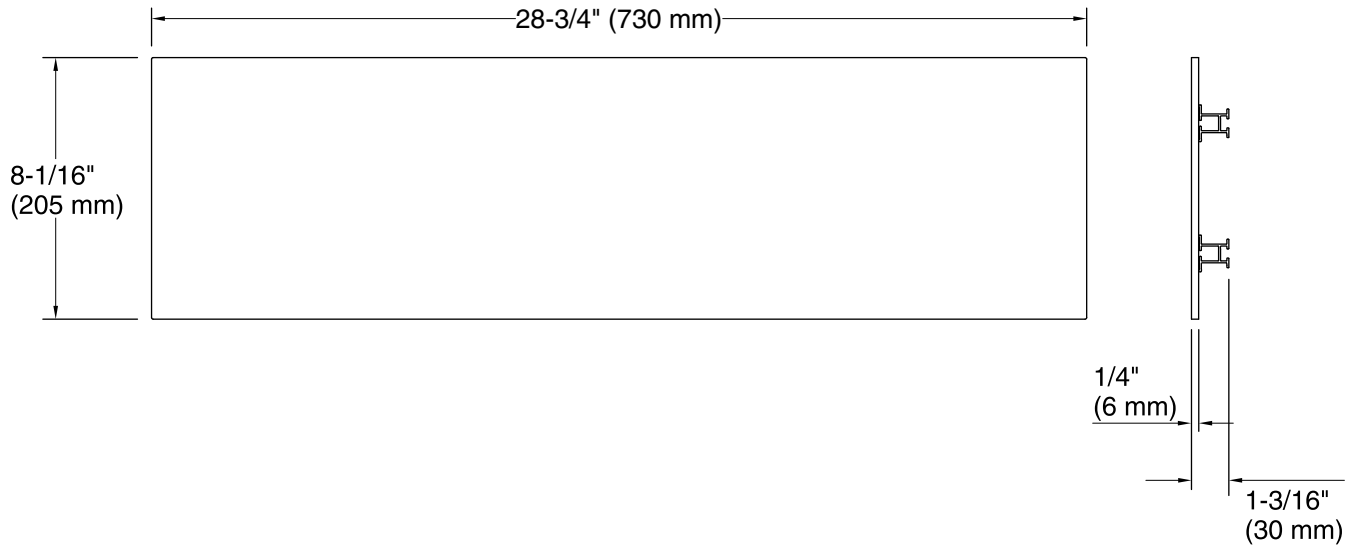

Technical Information

All product dimensions are nominal.

Notes

Install this product according to the installation instructions.