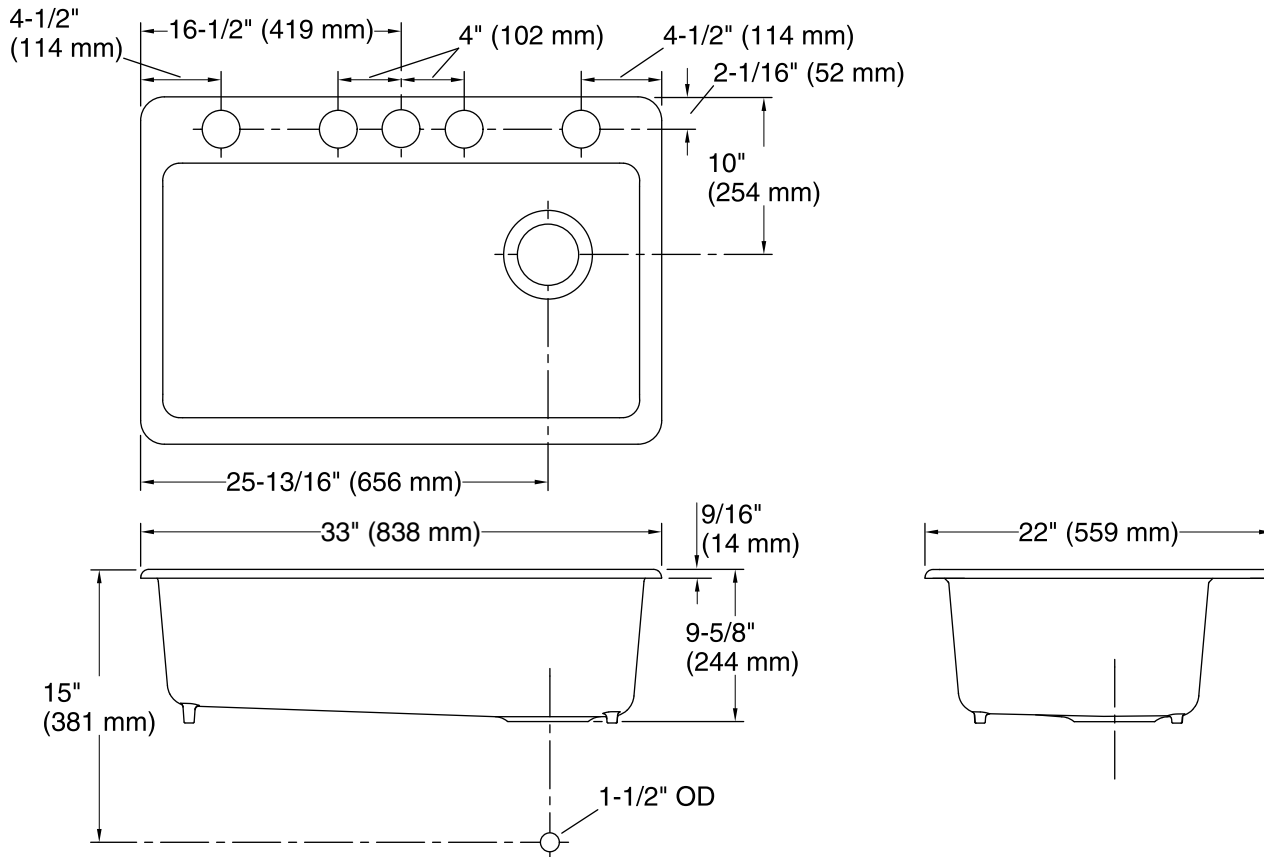

Features

- 36-inch minimum base cabinet width.
- Single bowl.
- 9-inch depth.
- Five oversized faucet holes.
- Oversized holes allow for easy installation of faucets and accessories.
- Bowl slopes 2 degrees toward drain to minimize water pooling.
- Offset drain increases workspace in the sink and storage space underneath.
- Includes K-6194 utility rack with soaking cup, K-6239 colander with integral cutting board, and K-6237 left-hand bottom sink rack.

Technical Information

All product dimensions are nominal.

Bowl configuration:	Single
Installation:	Under-mount
Min. base cabinet width:	36" (914 mm)
Bowl area (Only):	Length: 30-1/4" (768 mm) Width: 15-13/16" (402 mm) Bowl depth: 9" (229 mm)
Number of deck holes:	5
Faucet hole(s):	2-3/8" (60 mm)
Drain hole:	3-7/8" (98 mm)
Template:	1166727-7, required, included