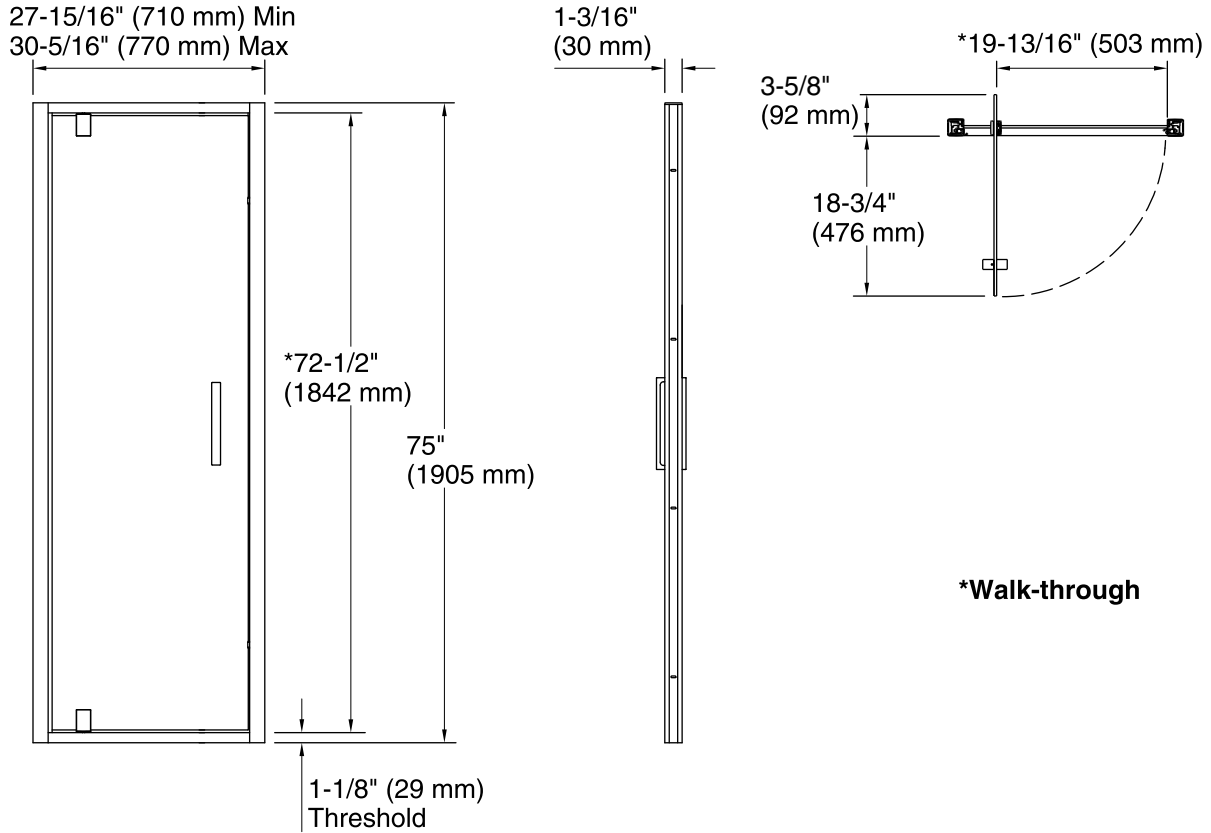

Features

- Frameless, 5/16-inch-thick (8mm) Crystal Clear tempered glass.
- Reversible door with twin chrome handles.
- Door is reversible for right- or left-hand installation.
- Low threshold for easy entry and exit.
- CleanCoat® glass treatment repels water for improved ease of cleaning.
- Twist & Lock wall jamb system locks into place without using screws.
- No exposed screws for sleek, contemporary look.
- Out-of-Plumb adjustability for simple installation.

Material

- Anodized aluminum hardware prevents rusting or corrosion.

Installation

- Pivot shower door.
- Pre-assembled frame requires no cutting during installation.
- 1 3/16-inch width adjustability on each wall jamb (offering 2 3/8 inch total adjustability).
- Filler sections (1296810) can be used to extend the width of an enclosure door by 3/4 inch.
- Ball catch ensures reliable operation.
- Adjustable hinges for easy installation.

L	Crystal Clear
---	---------------

***Walk-through**

Technical Information

All product dimensions are nominal.

Installation type: For shower base installation

Opening Width - Min: 27-15/16" (710 mm)

Opening Width - Max: 30-5/16" (770 mm)

Walk-through - Min: 19-1/2" (495 mm)

Walk-through - Max: 19-1/2" (495 mm)

Glass thickness: 5/16" (8 mm)

Glass coating: CleanCoat®

Notes

Install this product according to the installation guide.