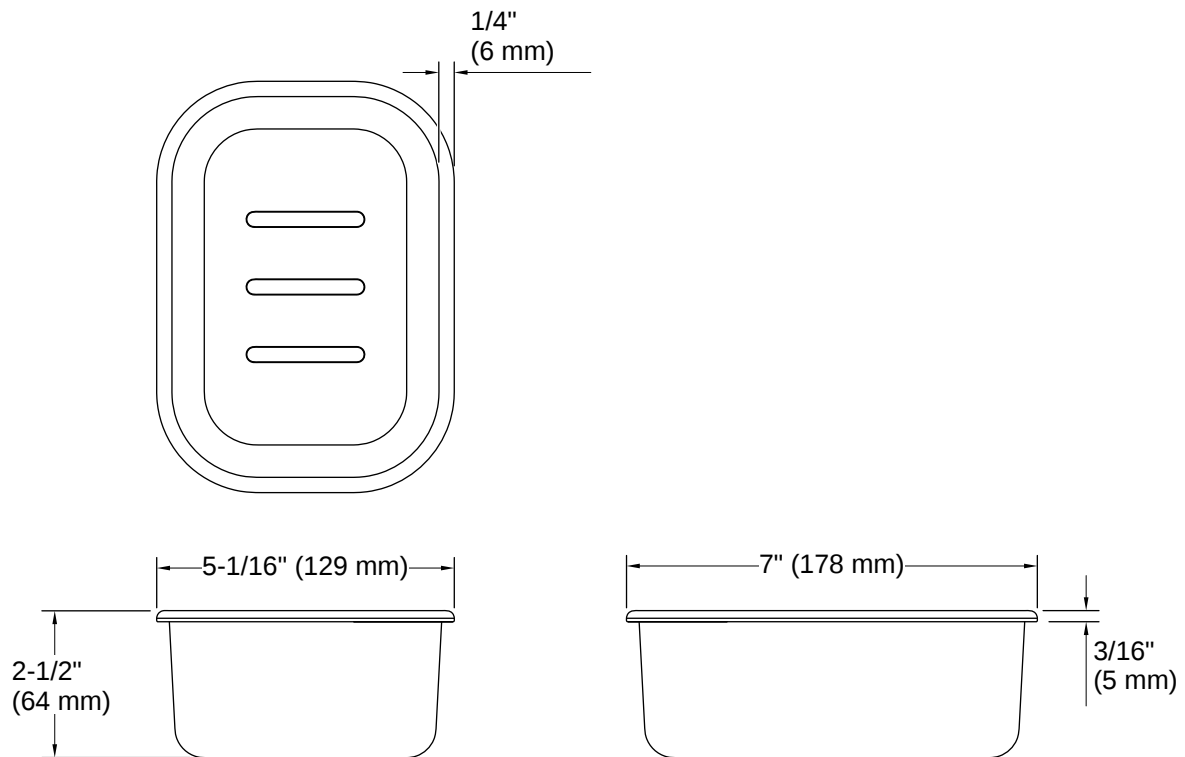

Installation Notes

Install this product according to the installation instructions.