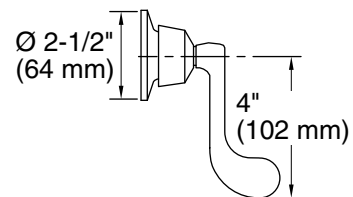

**BATH & SHOWER TRIM SET  
K-T7744**

**Features**

- Brass construction
- For 8" (203 mm) centers
- Variety of handle style options

**Codes/Standards Applicable**

Specified model meets or exceeds the following:

**Product Specification**

Two-handle bath & shower trim set shall be of brass construction. Trim shall feature a variety of handles. Trim shall be Kohler Model K-T7744-\_\_\_\_-CP and valve system shall be Kohler Model K-302-K-NA.

## Installation Notes

Install this product according to the installation guide.

**Standard**

**Lever**

**Cross**

**Wristblade**

## Product Diagram