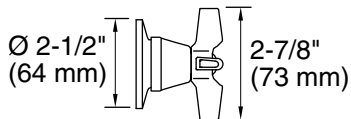

TRITON®

Optional Accessories		Colors/Finishes	
56373	Deep roughing-in kit for wall-mount and shower faucets	☐ CP	☐ Other
56374	Elongated escutcheons for bath and shower faucets with stops	☐ CP	☐ Other

Installation Notes

Install this product according to the installation guide.

Cross

Product Diagram