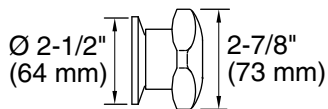

TRITON®

Optional Accessories		Colors/Finishes	
56373	Deep roughing-in kit for wall-mount and shower faucets	☐ CP	☐ Other
56374	Elongated escutcheons for bath and shower faucets with stops	☐ CP	☐ Other

Installation Notes

Install this product according to the installation guide.

Standard