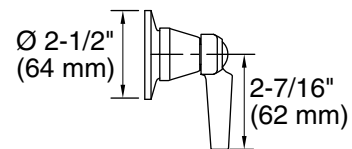

TRITON®

Optional Accessories		Colors/Finishes	
56373	Deep roughing-in kit for wall-mount and shower faucets	☐ CP	☐ Other
56374	Elongated escutcheons for bath and shower faucets with stops	☐ CP	☐ Other

Installation Notes

Install this product according to the installation guide.

Lever

Product Diagram