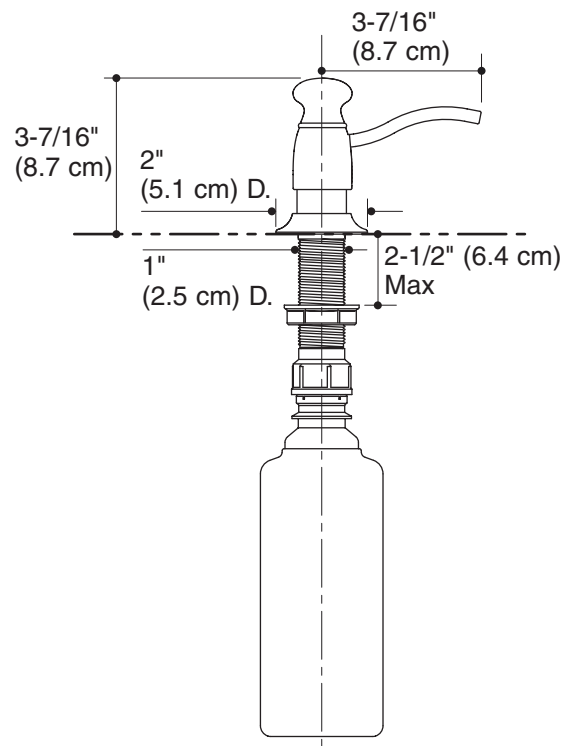

TRADITIONAL DESIGN

Product Diagram