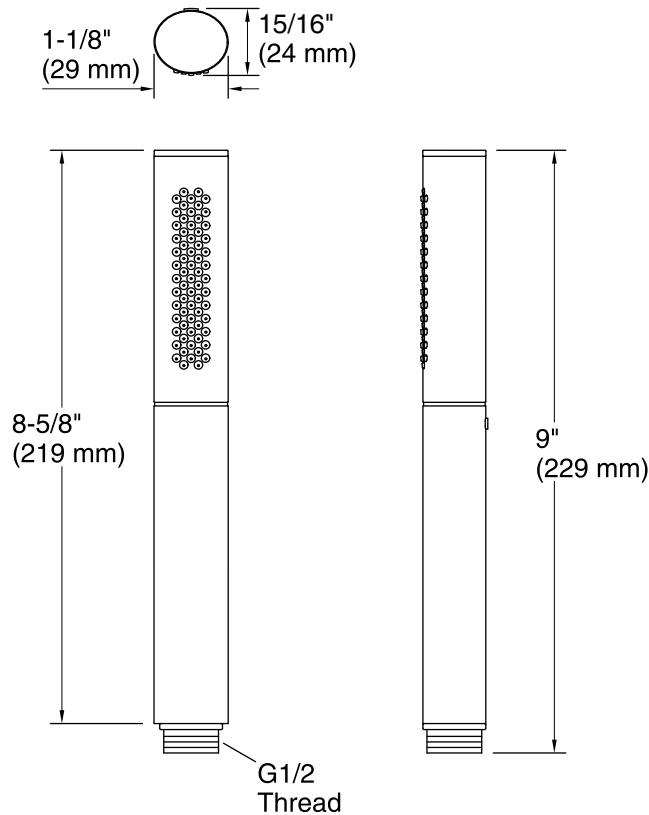

Technical Information

All product dimensions are nominal.

Drain included: No

Handshower:

Rated maximum flow: 1.75 gal/min (6.6 l/min)

Pressure: 80 psi (5.5 bar)

Notes

For use with automatic compensating valves rated at 1.5 gal/min (5.7 l/min) or less.

Install this product according to the installation instructions.

Plumbing codes require an atmospheric vacuum breaker (such as Kohler Model K-9660) be installed in-line with handshowers. Please consult local plumbing codes.

OBC compliant when installed to the specific requirements of these regulations.