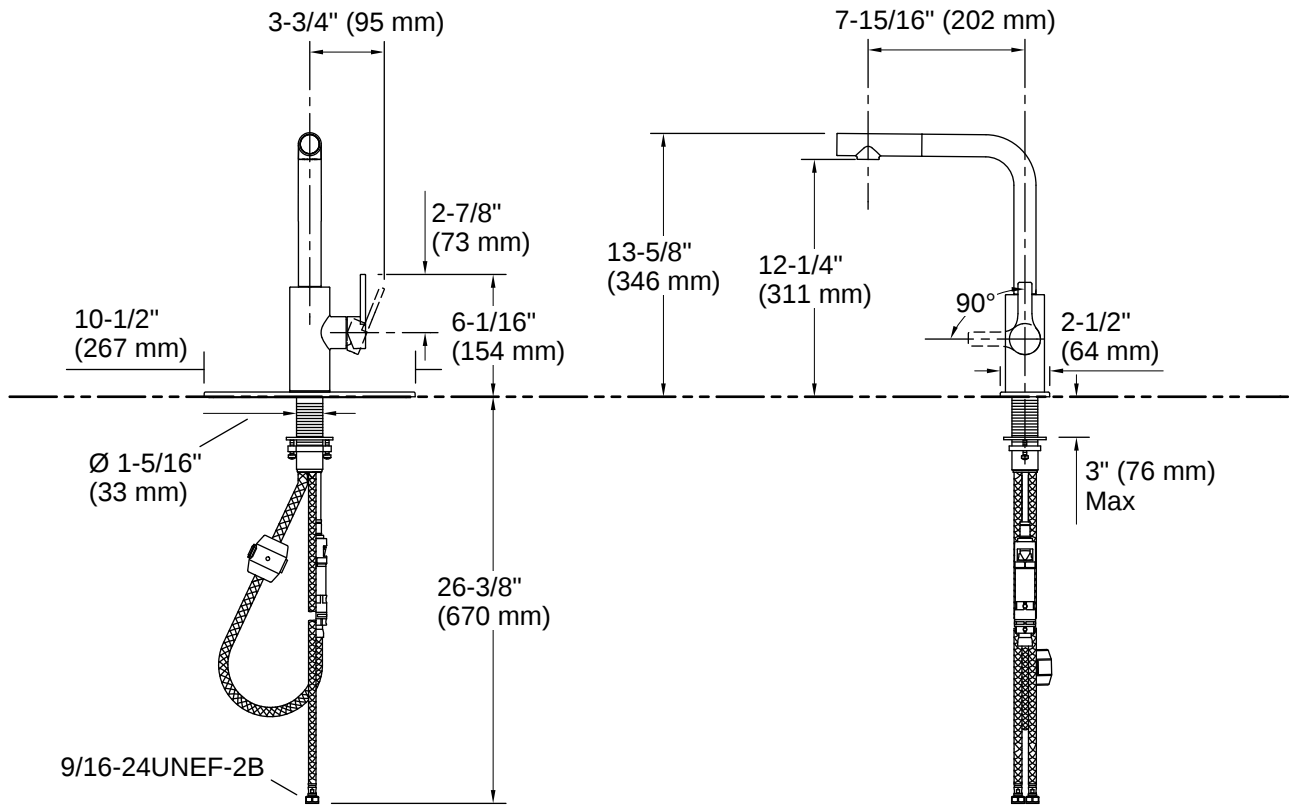

DOE - Energy Policy Act 1992

California Energy Commission (CEC)

NSF/ANSI/CAN 61|NSF/ANSI/CAN 372

ADA

ICC/ANSI A117.1

CSA B651

Technical Information

All product dimensions are nominal.

4-15-2026 2:46 - US-CA

Installation

- Single-hole or three-hole installation (escutcheon plate included)
- Flexible supply lines simplify installation

Installation Notes

Install this product according to the installation instructions.