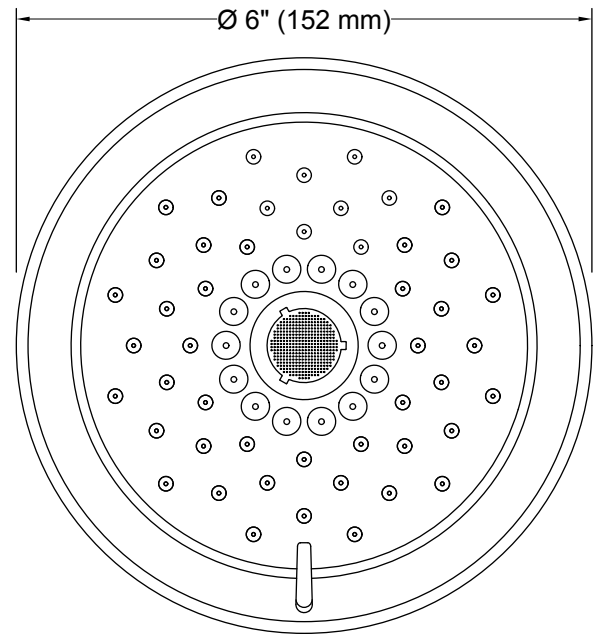

Material

- KOHLER finishes resist corrosion and tarnishing.

Installation

- 1/2-inch - 14 NPT connection.
- Wall-mount.

Water Conservation & Rebates

- WaterSense®-labeled 1.75-gpm showerheads use up to 30 percent less water than standard 2.5-gpm showerheads while still meeting strict performance guidelines.
- This product can help a building earn Water Efficiency points in the LEED® Green Building Rating System.

Recommended Accessories

- K-7397 Shower Arm and Flange
- K-7395 Shower Arm and Flange

Codes/Standards

ASME A112.18.1/CSA B125.1
DOE - Energy Policy Act 1992
EPA WaterSense®
California Energy Commission (CEC)

Technical Information

All product dimensions are nominal.

Showerhead/Body Spray:

Rated maximum flow: 1.75 gal/min (6.6 l/min)

Notes

Install this product according to the installation instructions.