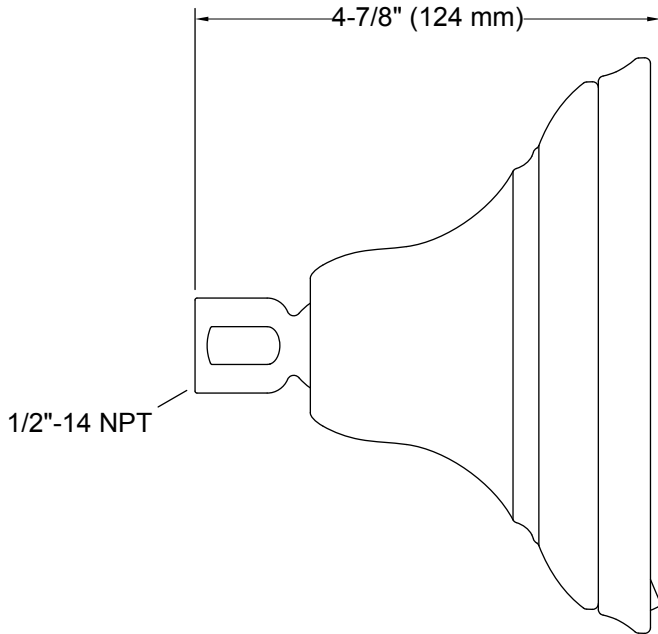

Material

- KOHLER finishes resist corrosion and tarnishing.

Installation

- 1/2-inch - 14 NPT connection.
- Wall-mount.

Water Conservation & Rebates

- WaterSense®-labeled 1.75-gpm showerheads use up to 30 percent less water than standard 2.5-gpm showerheads while still meeting strict performance guidelines.
- This product can help a building earn Water Efficiency points in the LEED® Green Building Rating System.

Recommended Accessories

- K-7397 Shower Arm and Flange
- K-7395 Shower Arm and Flange

Codes/Standards

ASME A112.18.1/CSA B125.1
DOE - Energy Policy Act 1992
EPA WaterSense®
California Energy Commission (CEC)

Technical Information

All product dimensions are nominal.

Showerhead/Body Spray:

Rated maximum flow: 1.75 gal/min (6.6 l/min)

Notes

Install this product according to the installation instructions.