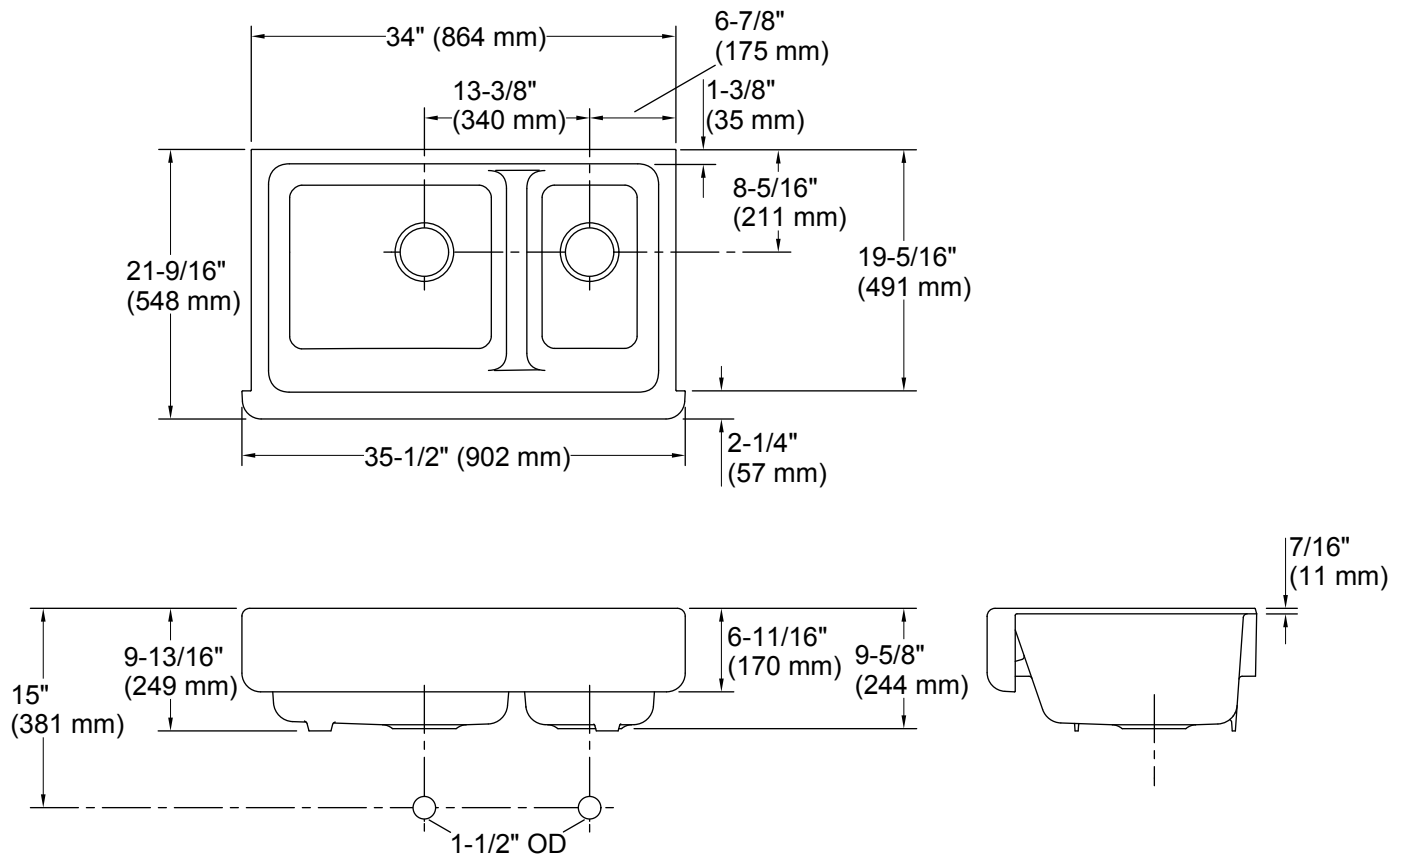

Features

- 36-inch minimum base cabinet width.
- Large/medium bowls.
- 9-inch depth.
- Shortened apron allows sink to be used in most standard cabinetry or retrofitted to existing standard cabinetry.
- Self-Trimming apron overlaps the cabinet face for easy installation and beautiful results.
- No faucet holes.
- Smart Divide® features a low dividing barrier that increases workspace and versatility.
- Basin slopes toward drain to minimize water pooling.
- Offset drain increases workspace in the sink and storage space underneath.

Included Components

Additional Components:
Cabinet face cut-out template
Countertop cut-out template

Codes/Standards

ASME A112.19.1/CSA B45.2

KOHLER® Enameled Cast Iron Kitchen Sink Lifetime Limited Warranty

Technical Information

All product dimensions are nominal.

Bowl configuration:	Off-set Large/small
Installation:	Under-mount
Min. base cabinet width:	36" (914 mm)
Bowl area:	Length: 18-13/16" (478 mm) Width: 18-1/16" (459 mm) Bowl depth: 9" (229 mm) Water depth: 9" (229 mm)
Bowl area:	Length: 10-5/16" (262 mm) Width: 18-1/16" (459 mm) Bowl depth: 9" (229 mm) Water depth: 9" (229 mm)
Drain hole:	3-5/8" (92 mm)

IMPORTANT! The distance from the top edge of the cabinet to the top of the cabinet door must be at least 6-7/8" (175 mm) to install this sink.