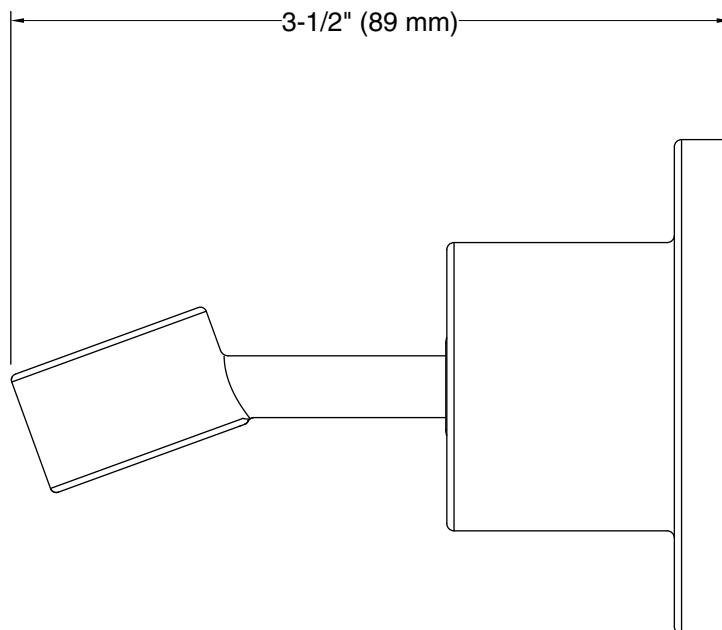

Features

- Holder pivots and rotates to position handshower at desired angle.
- Handshower not included.
- Coordinates with other products in the Stillness and Purist® collection.
- 3-1/2" (89 mm) x 3-3/8" (86 mm)

Technical Information

All product dimensions are nominal.

Notes

Install this product according to the installation guide.