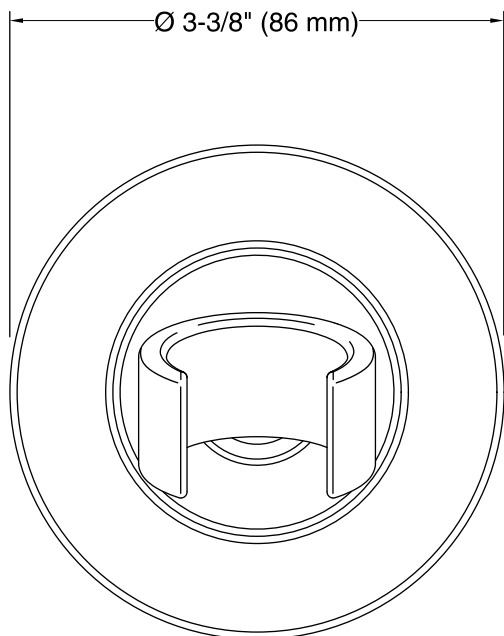

Features

- Holder pivots and rotates to position handshower at desired angle.
- Handshower not included.
- Coordinates with other products in the Stillness and Purist® collection.
- 3-1/2" (89 mm) x 3-3/8" (86 mm)

Technical Information

All product dimensions are nominal.

Notes

Install this product according to the installation guide.