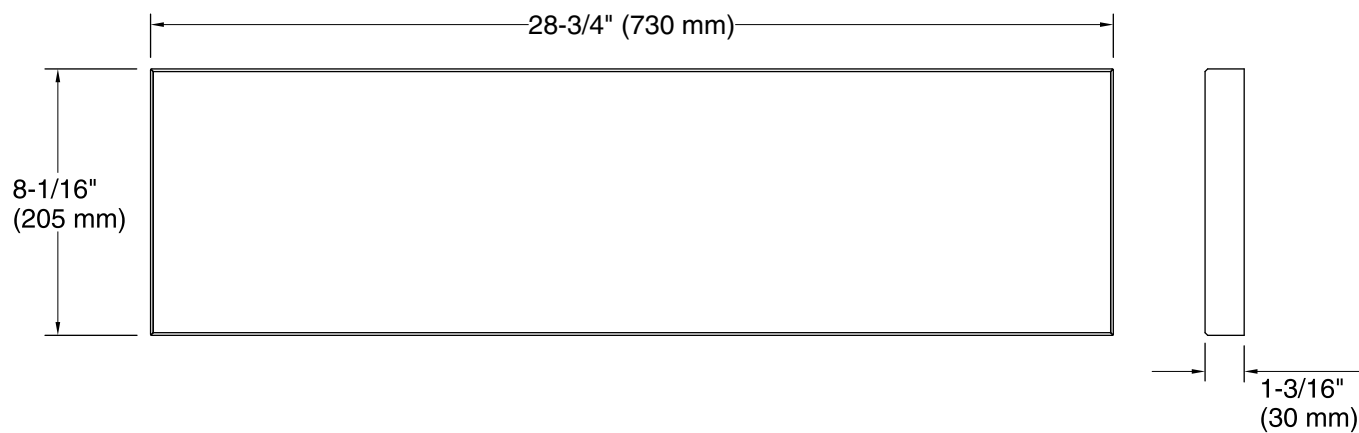

## Features

- Decorative stone insert for use with the K-22571 Tailor™ farmhouse sink.
- Solid marble with a carved geometric design.
- Attaches to the Tailor™ carrier bracket system.
- Available in Black Nero Marquina or Royal White.
- Nero Marquina features natural veining, guaranteeing each piece is unique.
- Marble insert is 1.18" (3cm) thick.
- Stone anchors come pre-installed.
- Easy to remove and replace with other inserts.

### Technical Information

All product dimensions are nominal.