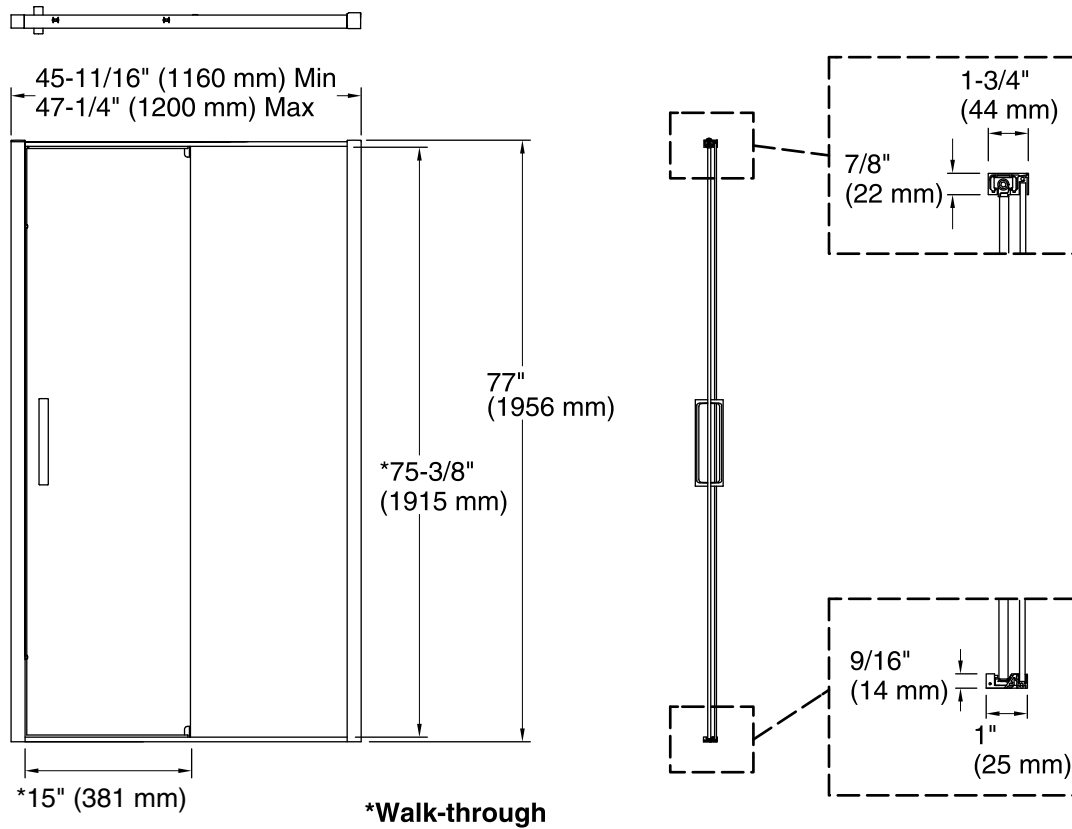

Features

- Frameless, 5/16-inch-thick (8mm) Crystal Clear tempered glass.
- Geometric handle on both sides of the glass has a solid, heavy feel.
- Ultra-low threshold for easy entry and exit.
- CleanCoat® glass treatment repels water for improved ease of cleaning.
- No exposed screws for sleek, contemporary look.
- Out-of-Plumb adjustability for simple installation.

Material

- Anodized aluminum hardware prevents rusting or corrosion.

Installation

- Sliding shower door: from exterior view, the door slides to the left.
- Pre-assembled frame requires no cutting during installation.
- 3/4-inch width adjustability on each wall jamb (offering 1 - 1/2 inch total adjustability).
- Filler sections (1296808) can be used to extend the width of an enclosure door by 3/8 inch.

L	Crystal Clear
---	---------------

Technical Information

All product dimensions are nominal.

Installation type: For shower base installation

Opening Width - Min: 45-11/16" (1160 mm)

Opening Width - Max: 47-1/4" (1200 mm)

Walk-through - Min: 15" (381 mm)

Walk-through - Max: 15" (381 mm)

Glass thickness: 5/16" (8 mm)

Glass coating: CleanCoat®

Notes

Install this product according to the installation guide.

The vertical opening should be a minimum of 80" (2032 mm) to allow for installation clearance.