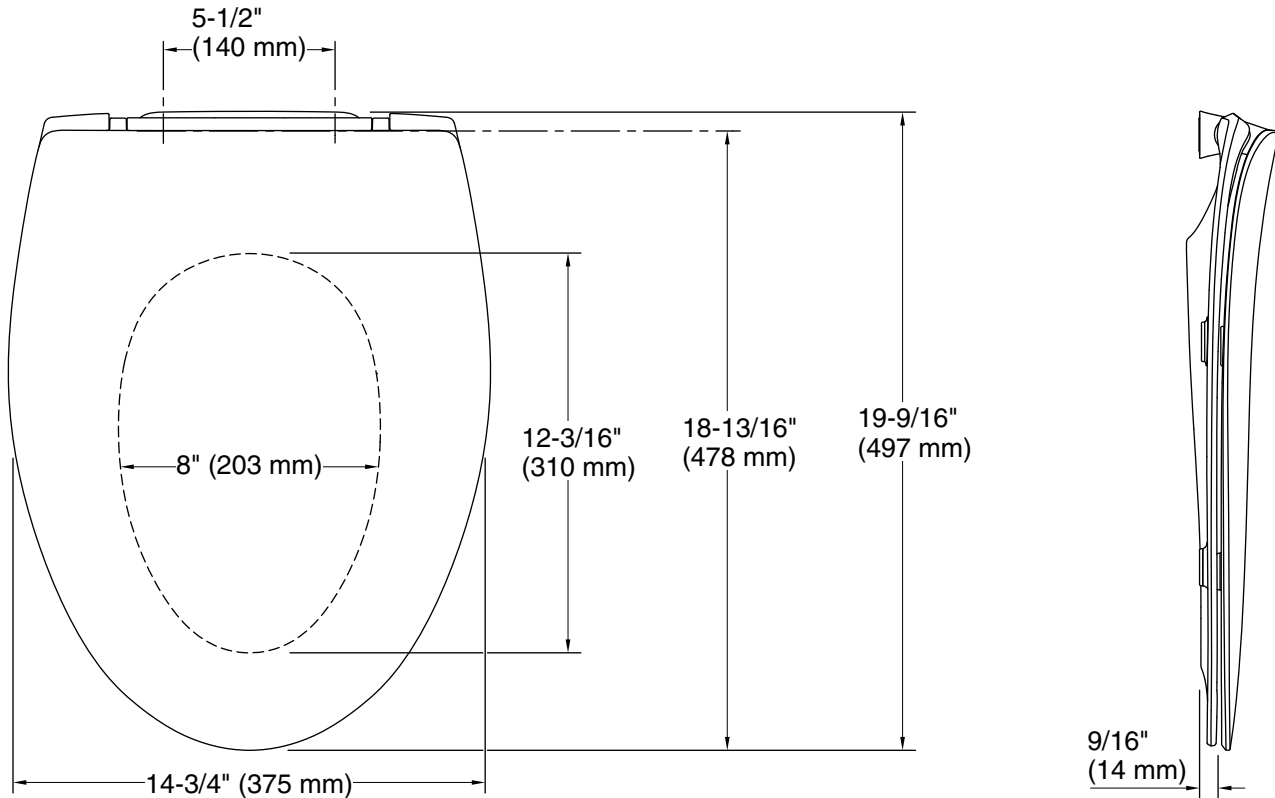

Features

- Recommended for use on K-1381 and K-28161 Veil toilets, K-5172 San Souci toilet, K-75790 Persuade toilet, and K-78080 Reach toilet
- Quiet-Close™ elongated lid and seat prevents slamming
- Grip-Tight bumpers hold seat firmly in place
- Grip-Tight installation hardware makes it easy to fasten the seat – everything is done from above the bowl
- Color-matched plastic hinge
- Hinge is concealed by lid when closed to offer a clean profile
- Unit lifts off effortlessly for easy cleaning and clicks back into place when done
- Contoured seat for user comfort
- Thermoset plastic material is strong and durable, allowing for a thin, modern aesthetic with enhanced scratch-resistance

Color	Code	Description
-------	------	-------------

	0	White
---	---	-------

Technical Information

All product dimensions are nominal.

Seat shape type: Elongated
Seat front type: Closed-front
Seat-mounting holes: 5-1/2" (140 mm)