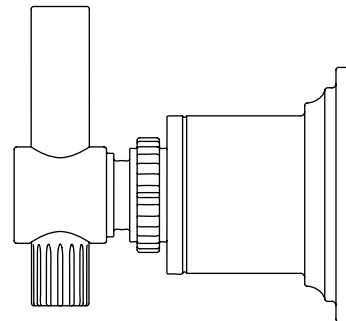

FEATURES

P31426

- Brass construction for durability and reliability
- Includes hex wrench for installation
- Unlacquered Brass (ULB): available only in North America and United Kingdom
- Complements the Central Park West collection

SPECIFIED MODEL				
Model	Description	Finishes		
P31426-00	Central Park West Robe Hook	<input type="checkbox"/> CP Polished Chrome	<input type="checkbox"/> SN Polished Nickel	<input type="checkbox"/> ULB Unlacquered Brass
				<input type="checkbox"/> BV Brushed Bronze