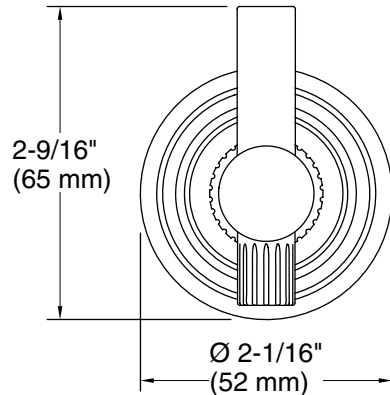

FEATURES

P31426

- Brass construction for durability and reliability
- Includes hex wrench for installation
- Unlacquered Brass (ULB): available only in North America and United Kingdom
- Complements the Central Park West collection

SPECIFIED MODEL				
Model	Description	Finishes		
P31426-00	Central Park West Robe Hook	<input type="checkbox"/> CP Polished Chrome	<input type="checkbox"/> SN Polished Nickel	<input type="checkbox"/> ULB Unlacquered Brass
				<input type="checkbox"/> BV Brushed Bronze