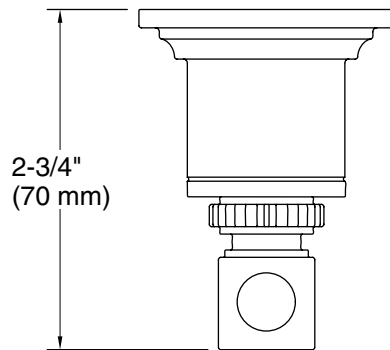

FEATURES

P31426

- Brass construction for durability and reliability
- Includes hex wrench for installation
- Unlacquered Brass (ULB): available only in North America and United Kingdom
- Complements the Central Park West collection

SPECIFIED MODEL				
Model	Description	Finishes		
P31426-00	Central Park West Robe Hook	<input type="checkbox"/> CP Polished Chrome	<input type="checkbox"/> SN Polished Nickel	<input type="checkbox"/> ULB Unlacquered Brass
				<input type="checkbox"/> BV Brushed Bronze