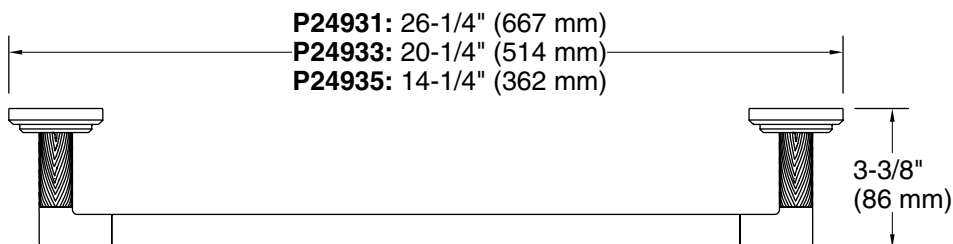

FEATURES

- Solid brass construction for durability and reliability
- Includes hex wrench for installation
- Complements the Pinna Paletta collection

P24931,
P24933,
P24935

SPECIFIED MODEL		
Model	Description	Finishes
P24931-CPH	Pinna Paletta Towel Bar w/Polished Chrome Accent, 24"	<input type="checkbox"/> CP Polished Chrome
P24931-SNW	Pinna Paletta Towel Bar w/Polished Nickel Accent, 24"	<input type="checkbox"/> SN Polished Nickel
P24931-ULB	Pinna Paletta Towel Bar w/Unlacquered Brass Accent, 24"	<input type="checkbox"/> ULB Unlacquered Brass
P24933-CPH	Pinna Paletta Towel Bar w/Polished Chrome Accent, 18"	<input type="checkbox"/> CP Polished Chrome
P24933-SNW	Pinna Paletta Towel Bar w/Polished Nickel Accent, 18"	<input type="checkbox"/> SN Polished Nickel
P24933-ULB	Pinna Paletta Towel Bar w/Unlacquered Brass Accent, 18"	<input type="checkbox"/> ULB Unlacquered Brass
P24935-CPH	Pinna Paletta Towel Bar w/Polished Chrome Accent, 12"	<input type="checkbox"/> CP Polished Chrome
P24935-SNW	Pinna Paletta Towel Bar w/Polished Nickel Accent, 12"	<input type="checkbox"/> SN Polished Nickel
P24935-ULB	Pinna Paletta Towel Bar w/Unlacquered Brass Accent, 12"	<input type="checkbox"/> ULB Unlacquered Brass