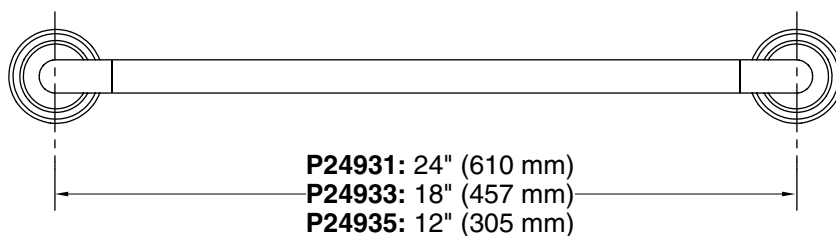

FEATURES

- Solid brass construction for durability and reliability
- Includes hex wrench for installation
- Complements the Pinna Paletta collection

P24931,
P24933,
P24935

SPECIFIED MODEL		
Model	Description	Finishes
P24931-CPH	Pinna Paletta Towel Bar w/Polished Chrome Accent, 24"	<input type="checkbox"/> CP Polished Chrome
P24931-SNW	Pinna Paletta Towel Bar w/Polished Nickel Accent, 24"	<input type="checkbox"/> SN Polished Nickel
P24931-ULB	Pinna Paletta Towel Bar w/Unlacquered Brass Accent, 24"	<input type="checkbox"/> ULB Unlacquered Brass
P24933-CPH	Pinna Paletta Towel Bar w/Polished Chrome Accent, 18"	<input type="checkbox"/> CP Polished Chrome
P24933-SNW	Pinna Paletta Towel Bar w/Polished Nickel Accent, 18"	<input type="checkbox"/> SN Polished Nickel
P24933-ULB	Pinna Paletta Towel Bar w/Unlacquered Brass Accent, 18"	<input type="checkbox"/> ULB Unlacquered Brass
P24935-CPH	Pinna Paletta Towel Bar w/Polished Chrome Accent, 12"	<input type="checkbox"/> CP Polished Chrome
P24935-SNW	Pinna Paletta Towel Bar w/Polished Nickel Accent, 12"	<input type="checkbox"/> SN Polished Nickel
P24935-ULB	Pinna Paletta Towel Bar w/Unlacquered Brass Accent, 12"	<input type="checkbox"/> ULB Unlacquered Brass