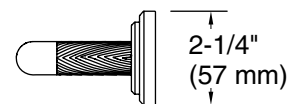

FEATURES

- Solid brass construction for durability and reliability
- Includes hex wrench for installation
- Complements the Pinna Paletta collection

P24931,
P24933,
P24935

SPECIFIED MODEL		
Model	Description	Finishes
P24931-CPH	Pinna Paletta Towel Bar w/Polished Chrome Accent, 24"	<input type="checkbox"/> CP Polished Chrome
P24931-SNW	Pinna Paletta Towel Bar w/Polished Nickel Accent, 24"	<input type="checkbox"/> SN Polished Nickel
P24931-ULB	Pinna Paletta Towel Bar w/Unlacquered Brass Accent, 24"	<input type="checkbox"/> ULB Unlacquered Brass
P24933-CPH	Pinna Paletta Towel Bar w/Polished Chrome Accent, 18"	<input type="checkbox"/> CP Polished Chrome
P24933-SNW	Pinna Paletta Towel Bar w/Polished Nickel Accent, 18"	<input type="checkbox"/> SN Polished Nickel
P24933-ULB	Pinna Paletta Towel Bar w/Unlacquered Brass Accent, 18"	<input type="checkbox"/> ULB Unlacquered Brass
P24935-CPH	Pinna Paletta Towel Bar w/Polished Chrome Accent, 12"	<input type="checkbox"/> CP Polished Chrome
P24935-SNW	Pinna Paletta Towel Bar w/Polished Nickel Accent, 12"	<input type="checkbox"/> SN Polished Nickel
P24935-ULB	Pinna Paletta Towel Bar w/Unlacquered Brass Accent, 12"	<input type="checkbox"/> ULB Unlacquered Brass