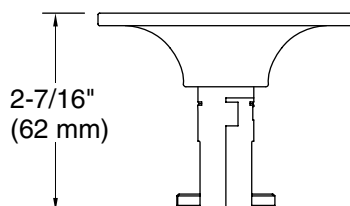

FEATURES

- Complements Kallista faucets and fixtures
- Trim can be easily removed when the design or finish needs updating
- Includes handle, stopper, decorative flange with flange nut, overflow escutcheon, and alignment tool
- Not required for pressure testing the rough drain
- Durable metal construction

CODES/STANDARDS APPLICABLE

Specified model meets or exceeds the following:

- ASME A112.18.2/CSA B125.2

P21930

SPECIFIED MODEL

Model	Description	Finishes			
P21930-00	Drain Trim Kit-Modern	<input type="checkbox"/> CP Polished Chrome	<input type="checkbox"/> AF French Gold	<input type="checkbox"/> PB Polished Brass	<input type="checkbox"/> BL Matte Black
		<input type="checkbox"/> SN Polished Nickel	<input type="checkbox"/> BN Brushed Nickel	<input type="checkbox"/> BV Brushed Bronze	
Required Accessories					
P21932-00	Basic Drain Assembly	<input type="checkbox"/> NA			