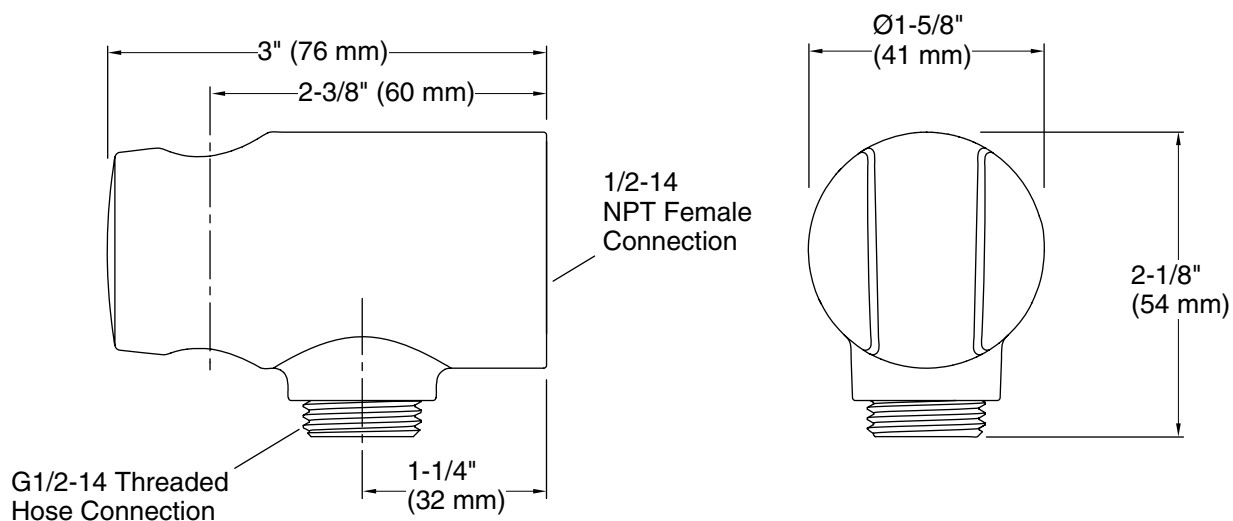

FEATURES

- Solid metal construction for durability and reliability
- Integrated supply and holder
- Clean look with reduced number of components needed in the shower space
- Complements Contemporary Kallista faucets and fixtures

CODES/STANDARDS APPLICABLE

Specified model meets or exceeds the following:

- ASME A112.18.1/CSA B125.1
- ICC/ANSI A117.1
- IAPMO/cUPC

P21652

| SPECIFIED MODEL | | FINISHES | | |
|-----------------|--|--|---|---|
| Model | Description | Finishes | | |
| P21652-00 | Contemporary Wall Bracket with Integrated Supply Elbow | <input type="checkbox"/> CP Polished Chrome | <input type="checkbox"/> AD Nickel Silver | <input type="checkbox"/> AG Brushed Nickel |
| | | <input type="checkbox"/> ULB Unlacquered Brass | <input type="checkbox"/> GN Gunmetal | <input type="checkbox"/> LB Bronze |
| | | <input type="checkbox"/> BL Matte Black | <input type="checkbox"/> AF French Gold | <input type="checkbox"/> SN Polished Nickel |