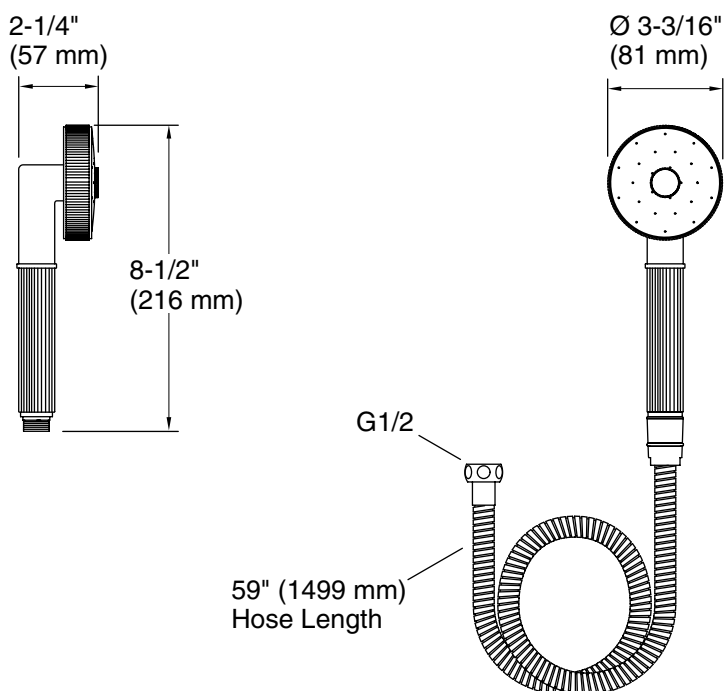

### FEATURES

- Solid brass construction for durability and reliability
- 59" (1499 mm) hose included
- Single-function spray
- 1.75 gal/min (6.6 l/min) flow rate
- Complements the Vir Stil collection

# P21489W

| SPECIFIED MODEL         |                              |   |   |   |
|-------------------------|------------------------------|---|---|---|
| Model                   | Description                  | Finishes                                    |   |   |
| P21489W-00              | Vir Stil Handshower and Hose | <input type="checkbox"/> CP Polished Chrome | <input type="checkbox"/> AD Nickel Silver | <input type="checkbox"/> AG Brushed Nickel <input type="checkbox"/> LB Bronze |
| Recommended Accessories |                              |   |   |   |
| P21483W-00              | Vir Stil Wall Supply Elbow   | <input type="checkbox"/> CP Polished Chrome | <input type="checkbox"/> AD Nickel Silver | <input type="checkbox"/> AG Brushed Nickel <input type="checkbox"/> LB Bronze |
| P21484W-00              | Vir Stil Wall Bracket        | <input type="checkbox"/> CP Polished Chrome | <input type="checkbox"/> AD Nickel Silver | <input type="checkbox"/> AG Brushed Nickel <input type="checkbox"/> LB Bronze |