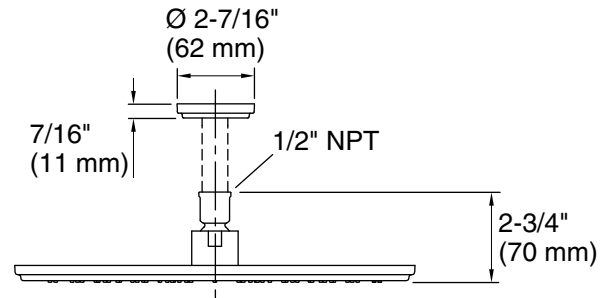

P21513-00

SPECIFIED MODEL					
Model	Description	Finishes			
P21512-G	Small Air-Induction 1.75 gal/min (6.6 l/min)	☐ CP Polished Chrome	☐ AD Nickel Silver	☐ AG Brushed Nickel	
		☐ BL Matte Black	☐ GN Gunmetal	☐ ULB Unlacquered Brass	
P21512-00	Small Air-Induction 2.5 gal/min (9.5 l/min)	☐ CP Polished Chrome	☐ AD Nickel Silver	☐ AG Brushed Nickel	
		☐ LB Bronze	☐ GN Gunmetal	☐ BL Matte Black	
P21513-00	Large Air-Induction 2.5 gal/min (9.5 l/min)	☐ CP Polished Chrome	☐ AD Nickel Silver	☐ AG Brushed Nickel	☐ GN Gunmetal
		☐ LB Bronze	☐ W7 Black Nickel	☐ ULB Unlacquered Brass	
Required Arm Options					
P21520-00	3" Ceiling-Mount Shower Arm	☐ CP Polished Chrome	☐ AD Nickel Silver	☐ AG Brushed Nickel	☐ GN Gunmetal
		☐ LB Bronze	☐ W7 Black Nickel	☐ ULB Unlacquered Brass	☐ BL Matte Black
P21521-00	6" Ceiling-Mount Shower Arm	☐ CP Polished Chrome	☐ AD Nickel Silver	☐ AG Brushed Nickel	☐ GN Gunmetal
		☐ LB Bronze	☐ W7 Black Nickel	☐ ULB Unlacquered Brass	☐ BL Matte Black
P21522-00	12" Ceiling-Mount Shower Arm	☐ CP Polished Chrome	☐ AD Nickel Silver	☐ AG Brushed Nickel	☐ GN Gunmetal
		☐ LB Bronze	☐ W7 Black Nickel	☐ ULB Unlacquered Brass	☐ BL Matte Black
P21523-00	Wall-Mount Shower Arm	☐ CP Polished Chrome	☐ AD Nickel Silver	☐ AG Brushed Nickel	☐ GN Gunmetal
		☐ LB Bronze	☐ W7 Black Nickel	☐ ULB Unlacquered Brass	☐ BL Matte Black

We reserve the right to make revisions without notice in the design of products or in packaging unless this right has specifically been waived at the time the order is accepted.