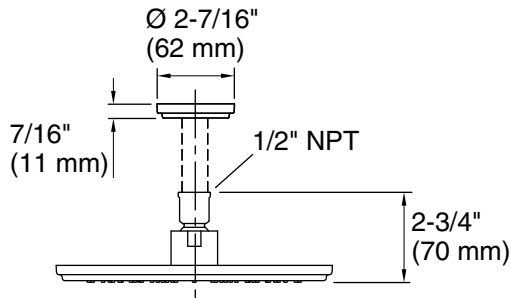

FEATURES

- Solid brass construction for durability and reliability
- Single-function rain showerhead
- Air-induced spray technology
- Optimized sprayface for maximum performance
- 1/2" NPT connection
- Small Air-Induction Contemporary Raindome in 1.75 gal/min (6.6 l/min) or 2.5 gal/min (9.5 l/min)
- Large Air-Induction Contemporary Raindome in 2.5 gal/min (9.5 l/min)
- Complements Kallista faucets and fixtures

CODES/STANDARDS APPLICABLE

Specified model meets or exceeds the following:

- ASME A112.18.1/CSA B125.1
- Energy Policy Act of 1992
- EPA Watersense (P21512-G)

P21512, P21513

P21512-00
P21512-G