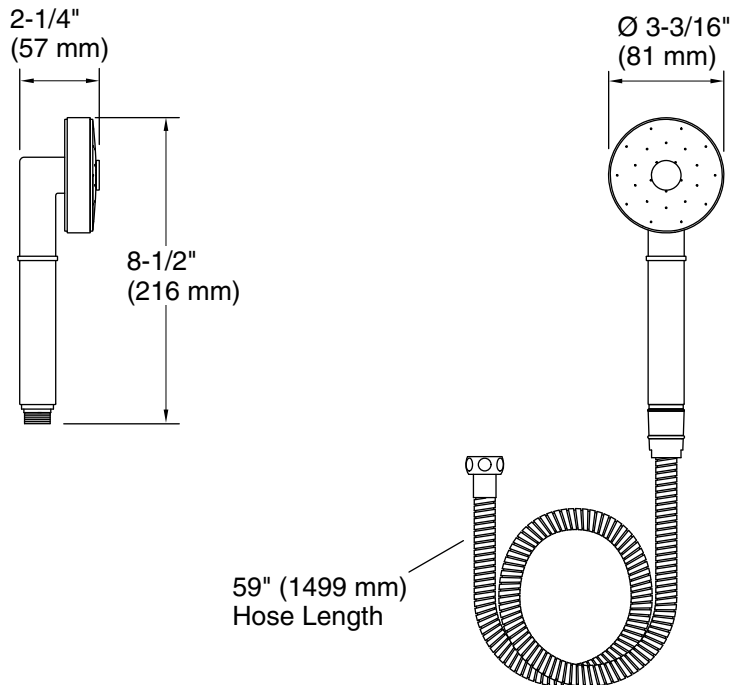

FEATURES

- Solid brass construction for durability and reliability
- 59" (1499 mm) hose included
- Single-function spray
- 1.75 gal/min (6.6 l/min) flow rate
- 1/2" NPT connection
- Heat-resistant handle for increased comfort
- Complements the Vir Stil® Minimal and Pure Paletta™ collections

CODES/STANDARDS APPLICABLE

- Specified model meets or exceeds the following:
- ASME A112.18.1/CSA B125.1 (pending)
 - EPA WaterSense® (pending)

P24175

SPECIFIED MODEL				
Model	Description	Finishes		
P24175-00	Laura Kirar Handshower and Hose	<input type="checkbox"/> CP Polished Chrome	<input type="checkbox"/> AD Nickel Silver	<input type="checkbox"/> AG Brushed Nickel
		<input type="checkbox"/> BZ Antique Bronze	<input type="checkbox"/> LB Bronze	<input type="checkbox"/> ULB Unlacquered Brass
Recommended Accessories				
P21652-00	Contemporary Wall Bracket with Integrated Supply Elbow	<input type="checkbox"/> CP Polished Chrome	<input type="checkbox"/> AD Nickel Silver	<input type="checkbox"/> AG Brushed Nickel
		<input type="checkbox"/> BZ Antique Bronze	<input type="checkbox"/> LB Bronze	
P21486-00	Laura Kirar Wall Supply Elbow	<input type="checkbox"/> CP Polished Chrome	<input type="checkbox"/> AD Nickel Silver	<input type="checkbox"/> AG Brushed Nickel
		<input type="checkbox"/> BZ Antique Bronze	<input type="checkbox"/> LB Bronze	<input type="checkbox"/> ULB Unlacquered Brass
P21487-00	Laura Kirar Wall Bracket	<input type="checkbox"/> CP Polished Chrome	<input type="checkbox"/> AD Nickel Silver	<input type="checkbox"/> AG Brushed Nickel
		<input type="checkbox"/> BZ Antique Bronze	<input type="checkbox"/> LB Bronze	<input type="checkbox"/> ULB Unlacquered Brass