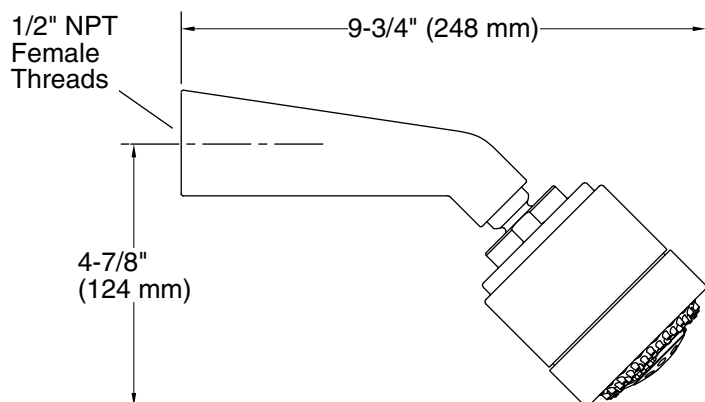

## FEATURES

- Solid brass construction for durability and reliability
- Sprayface resists hard water build-up and is easy to clean
- 1.75 gal/min (6.6 l/min) flow rate
- Three spray options available with a simple turn (wide coverage spray, rhythmic pulse spray, and soft aerated spray)
- Complements the Taper collection

### SPECIFIED MODEL

Model	Description	Finishes			
P24840-00	Taper Multi-Function Showerhead with Arm	<input type="checkbox"/> CP Polished Chrome	<input type="checkbox"/> AD Nickel Silver	<input type="checkbox"/> AG Brushed Nickel	<input type="checkbox"/> GN Gunmetal