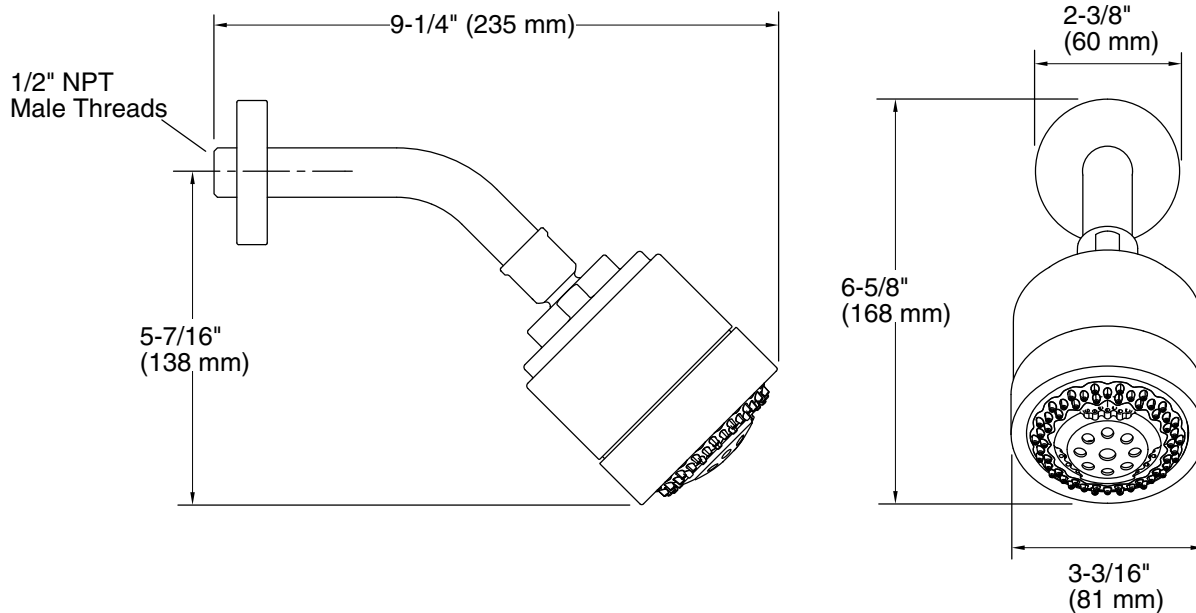

FEATURES

- Solid brass construction for durability and reliability
- Sprayface resists hard water build-up and is easy to clean
- 1.75 gal/min (6.6 l/min) flow rate
- Three spray options available with a simple turn (wide coverage spray, rhythmic pulse spray, and soft aerated spray)
- Complements Kallista Faucets and Fixtures

CODES/STANDARDS APPLICABLE

Specified model meets or exceeds the following:

- ASME A112.18.1/CSA B125.1
- EPA WaterSense® (Pending)

P21501

SPECIFIED MODEL					
Model	Description	Finishes			
P21501-00	Contemporary Multi-Function Showerhead with Arm	<input type="checkbox"/> CP Polished Chrome	<input type="checkbox"/> GN Gunmetal	<input type="checkbox"/> AD Nickel Silver	<input type="checkbox"/> LB Bronze
		<input type="checkbox"/> AG Brushed Nickel	<input type="checkbox"/> BL Matte Black	<input type="checkbox"/> W7 Black Nickel	