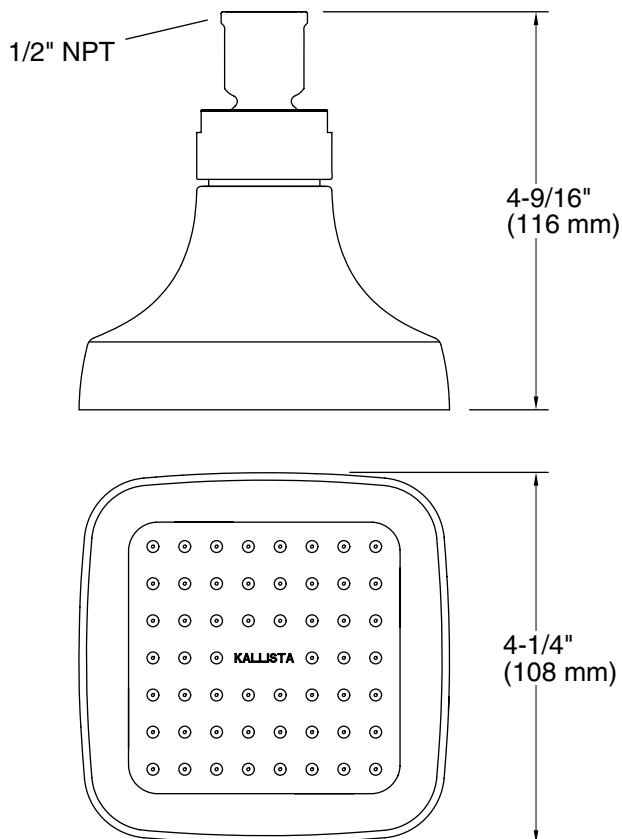

FEATURES

- Single-function showerhead
- Air-induced spray technology
- 1.75 g/min (6.6 l/min) flow rate
- 1/2" NPT connection
- Arm sold separately
- Complements the Per Se collection

CODES/STANDARDS APPLICABLE

Specified model meets or exceeds the following:

- ASME A112.18.1/CSA B125.1
- EPA WaterSense® (Pending)

P24760

SPECIFIED MODEL				
Model	Description	Finishes		
P24760-00	Per Se Showerhead	<input type="checkbox"/> CP Polished Chrome	<input type="checkbox"/> AD Nickel Silver	<input type="checkbox"/> AF French Gold
		<input type="checkbox"/> AG Brushed Nickel	<input type="checkbox"/> W7 Black Nickel	
Required Arm Options				
P24762-00	Per Se Upgraded Shower Arm and Integral Flange	<input type="checkbox"/> CP Polished Chrome	<input type="checkbox"/> AD Nickel Silver	<input type="checkbox"/> AF French Gold
		<input type="checkbox"/> AG Brushed Nickel	<input type="checkbox"/> W7 Black Nickel	
P24763-00	Per Se Standard Shower Arm and Flange	<input type="checkbox"/> CP Polished Chrome	<input type="checkbox"/> AD Nickel Silver	<input type="checkbox"/> AF French Gold