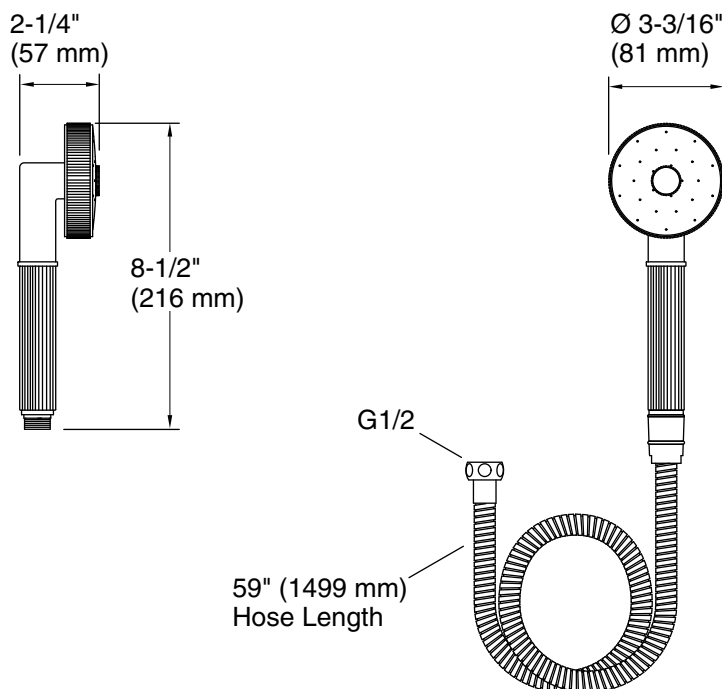

FEATURES

- Solid brass construction for durability and reliability
- 59" (1499 mm) hose included
- Single-function spray
- 2 gal/min (7.6 l/min) flow rate
- Complements the Vir Stil collection

CODES/STANDARDS APPLICABLE

- Specified model meets or exceeds the following:
- WRAS Compliant

P21489W

SPECIFIED MODEL					
Model	Description	Finishes			
P21489W-00	Vir Stil Handshower and Hose	<input type="checkbox"/> CP Polished Chrome	<input type="checkbox"/> AD Nickel Silver	<input type="checkbox"/> AG Brushed Nickel	<input type="checkbox"/> LB Bronze
Recommended Accessories					
P21483W-00	Vir Stil Wall Supply Elbow	<input type="checkbox"/> CP Polished Chrome	<input type="checkbox"/> AD Nickel Silver	<input type="checkbox"/> AG Brushed Nickel	<input type="checkbox"/> LB Bronze
P21484W-00	Vir Stil Wall Bracket	<input type="checkbox"/> CP Polished Chrome	<input type="checkbox"/> AD Nickel Silver	<input type="checkbox"/> AG Brushed Nickel	<input type="checkbox"/> LB Bronze