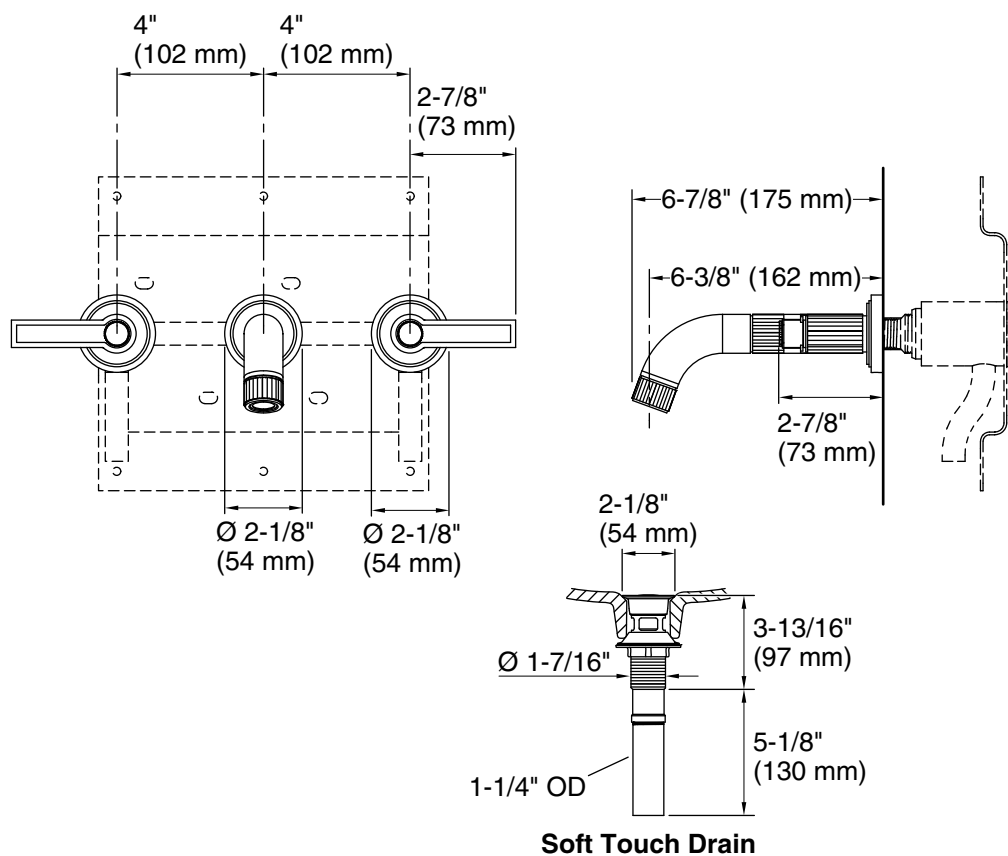

### FEATURES

- Solid brass construction for durability and reliability
- Available with lever handles
- Quarter-turn washerless ceramic disc valves
- 1.2 gal/min (4.5 l/min) maximum flow rate
- Complements the Vir Stil collection

## P24200W

**Soft Touch Drain**

SPECIFIED MODEL				
Model	Description	Finishes		
P24200W-LV	Vir Stil Wall-Mount Sink Faucet, Lever Handles	<input type="checkbox"/> CP Polished Chrome	<input type="checkbox"/> AD Nickel Silver	<input type="checkbox"/> AG Brushed Nickel <input type="checkbox"/> LB Bronze
Required Rough-in				
P29304W-00	Rough-in	<input type="checkbox"/> NA		