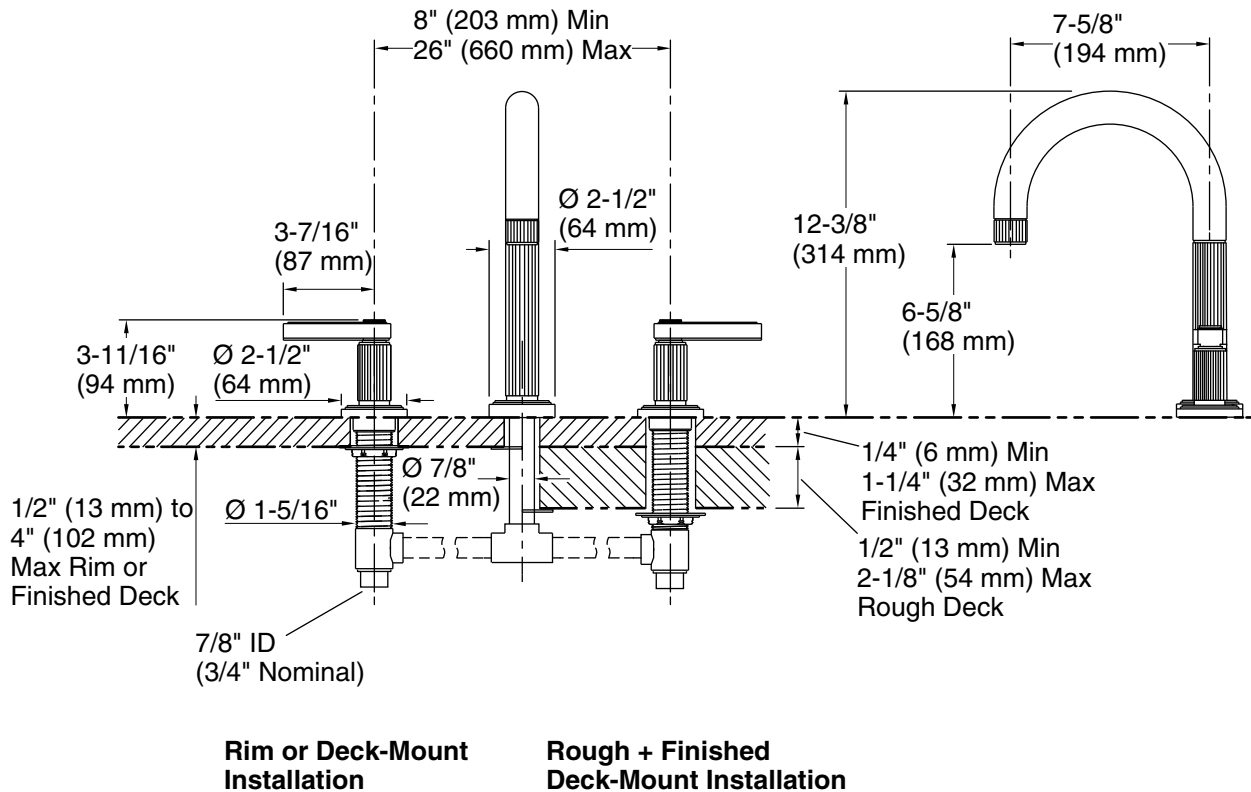

FEATURES

- Solid brass construction for durability and reliability
- Bath- or deck-mount
- Quarter-turn washerless ceramic disc valves
- Complements the Vir Stil collection

CODES/STANDARDS APPLICABLE

- Specified model meets or exceeds the following:
- WRAS Compliant

SPECIFIED MODEL				
Model	Description	Finishes		
P24103W-LV	Vir Stil Deck-Mount Bath Faucet, Lever Handles	<input type="checkbox"/> CP Polished Chrome	<input type="checkbox"/> AD Nickel Silver	<input type="checkbox"/> AG Brushed Nickel <input type="checkbox"/> LB Bronze
Required Rough-In				
P19302W-00	3/4" Ceramic High-Flow Valve System	<input type="checkbox"/> NA		